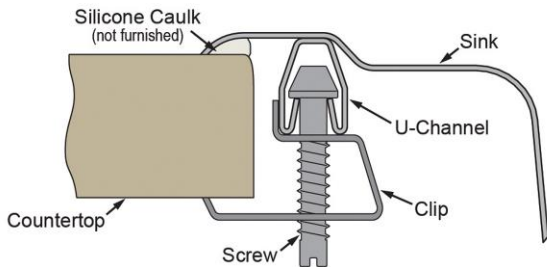

PRODUCT SPECIFICATIONS

Elkay Celebrity Stainless Steel 25" x 17" x 6-7/8" 2-Hole Single Bowl Drop-in Classroom Sink and Vandal-resistant Faucet / Bubbler Kit. Sink is manufactured from 20 gauge 304 Stainless Steel with a Brushed Satin finish, Center drain placement, and Bottom only pads.

Installation Type:	Drop-in, Sink Kits
Material:	304 Stainless Steel
Finish:	Brushed Satin
Gauge:	20
Sound Deadening:	Bottom only pads
Number of Bowls:	1
Sink Dimensions:	25" x 17" x 6-7/8"
Bowl 1 Dimensions:	15-3/4" x 14" x 6-3/4"
Drain Size:	3-1/2" (89mm)
Drain Location:	Center
Minimum Cabinet Size:	30"
Mounting Hardware:	Part # 64090012 included for countertops up to 3/4" (19mm) thick
Template Included:	No
Cutout Template #:	1000001246

Template is available for download at [elkay.com](#). CAD software will be required to open the template.

Cutout Dimensions for Drop-in Installation:

24-3/8" x 16-3/8" (619mm x 416mm) with 1-1/2" (38mm) corner radius

Installation Profile:

Included with Product: LKDVR208513LC faucet, LKVR18 drain, LKVR1141A bubblers

A Century of Tradition and Quality.

For more than 100 years, Elkay has been making innovative products and providing exceptional customer care. We take pride in offering plumbing products that make life easier, inspire change and leave the world a better place.

Product Compliance: ASME A112.19.3/CSA B45.4
Faucet: ASME A112.18.1/CSA B125.1
CEC
NSF 372 (lead free)
NSF 61 (Q≤1)
Accessory: ASME A112.18.2/CSA B125.2

- [Clean and Care Manual (PDF)](#)
- [Installation Instructions (PDF) - 1000005236](#)
- [Installation Instructions (PDF) - 0000001000](#)
- [Installation Instructions (PDF) - 1000005235 drain](#)
- [Warranty (PDF)](#)

Similar models are available with: ADA Depths

PART: _____ QTY: _____

PROJECT: _____

CONTACT: _____

DATE: _____

NOTES: _____

APPROVAL: _____

In keeping with our policy of continuing product improvement, Elkay reserves the right to change product specifications without notice. Please visit [elkay.com](#) for the most current version of Elkay product specification sheets. This specification describes an Elkay product with design, quality, and functional benefits to the user. When making a comparison of other producers' offerings, be certain these features are not overlooked.