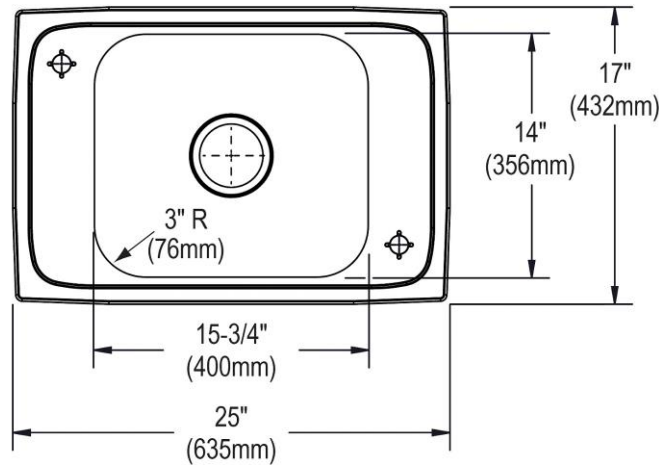

Installation Type:	Drop-in, Sink Kits
Material:	304 Stainless Steel
Finish:	Brushed Satin
Gauge:	20
Sound Deadening:	Bottom only pads
Number of Bowls:	1
Sink Dimensions:	25" x 17" x 6-7/8"
Bowl 1 Dimensions:	15-3/4" x 14" x 6-3/4"
Drain Size:	3-1/2" (89mm)
Drain Location:	Center
Minimum Cabinet Size:	30"
Mounting Hardware:	Part # 64090012 included for countertops up to 3/4" (19mm) thick
Template Included:	No
Cutout Template #:	1000001246

Template is available for download at [elkay.com](#). CAD software will be required to open the template.

Cutout Dimensions for Drop-in Installation:

24-3/8" x 16-3/8" (619mm x 416mm) with 1-1/2" (38mm) corner radius

1-1/8" (29mm) Diameter Slotted Holes (2 Places)

In keeping with our policy of continuing product improvement, Elkay reserves the right to change product specifications without notice. Please visit elkay.com for the most current version of Elkay product specification sheets. This specification describes an Elkay product with design, quality, and functional benefits to the user. When making a comparison of other producers' offerings, be certain these features are not overlooked.