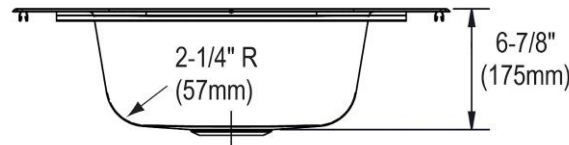

Template is available for download at [elkay.com](#). CAD software will be required to open the template.

Cutout Dimensions for Drop-in Installation:

24-3/8" x 16-3/8" (619mm x 416mm) with 1-1/2" (38mm) corner radius

1-1/8" (29mm) Diameter Slotted Holes (2 Places)

In keeping with our policy of continuing product improvement, Elkay reserves the right to change product specifications without notice. Please visit elkay.com for the most current version of Elkay product specification sheets. This specification describes an Elkay product with design, quality, and functional benefits to the user. When making a comparison of other producers' offerings, be certain these features are not overlooked.