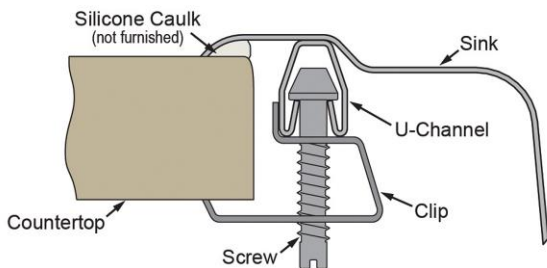

Installation Profile:

- [Clean and Care Manual (PDF)](#)
- [Installation Instructions (PDF) - 1000005236](#)
- [Installation Instructions (PDF) - 0000001000](#)
- [Installation Instructions (PDF) - 1000005235 drain](#)
- [Warranty (PDF)](#)

PART: _____ QTY: _____
PROJECT: _____
CONTACT: _____
DATE: _____
NOTES: _____
APPROVAL: _____

In keeping with our policy of continuing product improvement, Elkay reserves the right to change product specifications without notice. Please visit elkay.com for the most current version of Elkay product specification sheets. This specification describes an Elkay product with design, quality, and functional benefits to the user. When making a comparison of other producers' offerings, be certain these features are not overlooked.