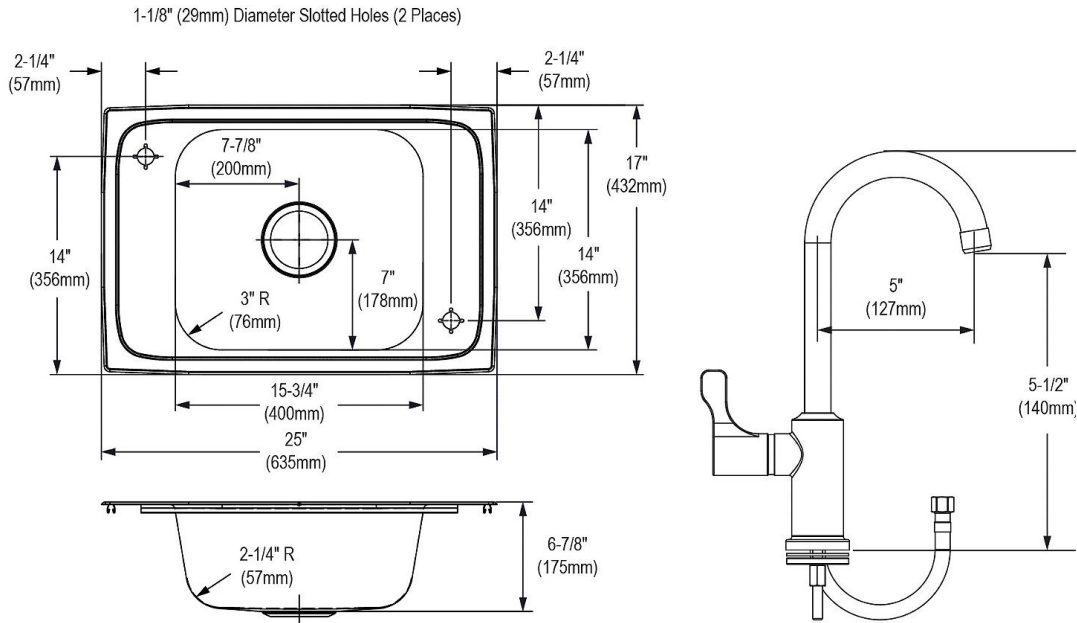

Included Accessories		
LK1141A	Elkay Flexi-Guard Classroom Bubbler Spec Sheet (PDF)	
LKJ35	Elkay 3-1/2" Drain Fitting Stainless Steel Body with Strainer Basket Matte Finish Spec Sheet (PDF)	

In keeping with our policy of continuing product improvement, Elkay reserves the right to change product specifications without notice. Please visit elkay.com for the most current version of Elkay product specification sheets. This specification describes an Elkay product with design, quality, and functional benefits to the user. When making a comparison of other producers' offerings, be certain these features are not overlooked.