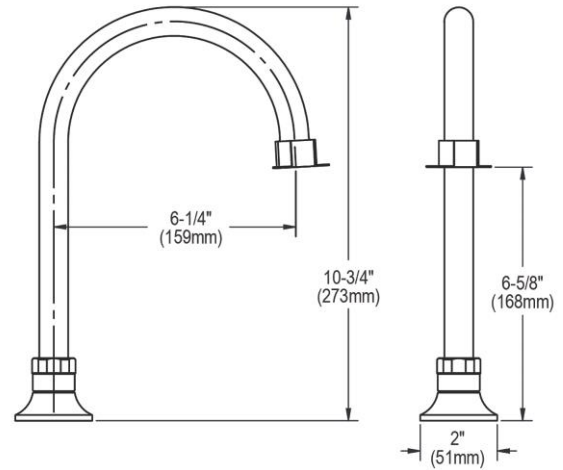

PART: _____ QTY: _____
PROJECT: _____
CONTACT: _____
DATE: _____
NOTES: _____
APPROVAL: _____

In keeping with our policy of continuing product improvement, Elkay reserves the right to change product specifications without notice. Please visit elkay.com for the most current version of Elkay product specification sheets. This specification describes an Elkay product with design, quality, and functional benefits to the user. When making a comparison of other producers' offerings, be certain these features are not overlooked.