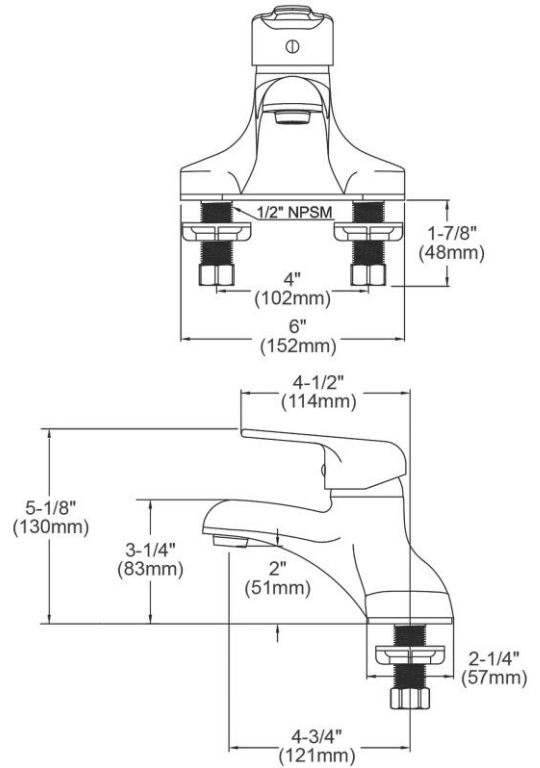

In keeping with our policy of continuing product improvement, Elkay reserves the right to change product specifications without notice. Please visit elkay.com for the most current version of Elkay product specification sheets. This specification describes an Elkay product with design, quality, and functional benefits to the user. When making a comparison of other producers' offerings, be certain these features are not overlooked.