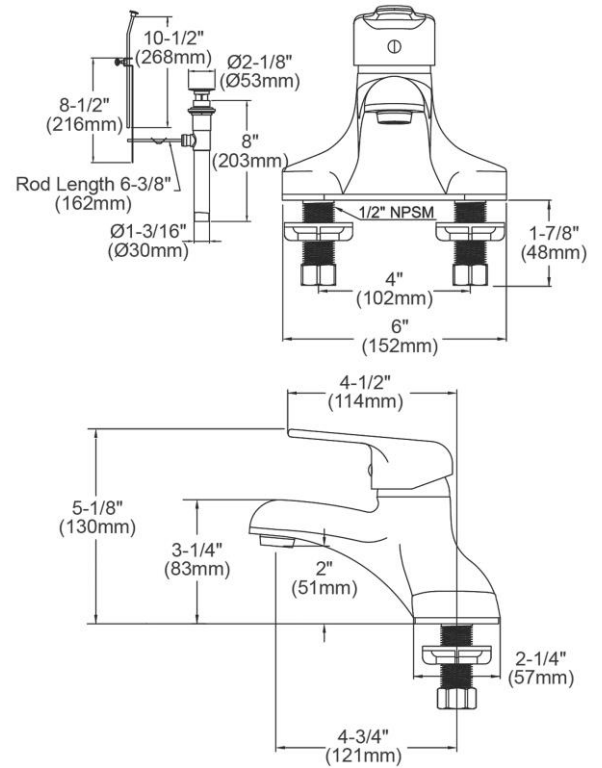

In keeping with our policy of continuing product improvement, Elkay reserves the right to change product specifications without notice. Please visit elkay.com for the most current version of Elkay product specification sheets. This specification describes an Elkay product with design, quality, and functional benefits to the user. When making a comparison of other producers' offerings, be certain these features are not overlooked.