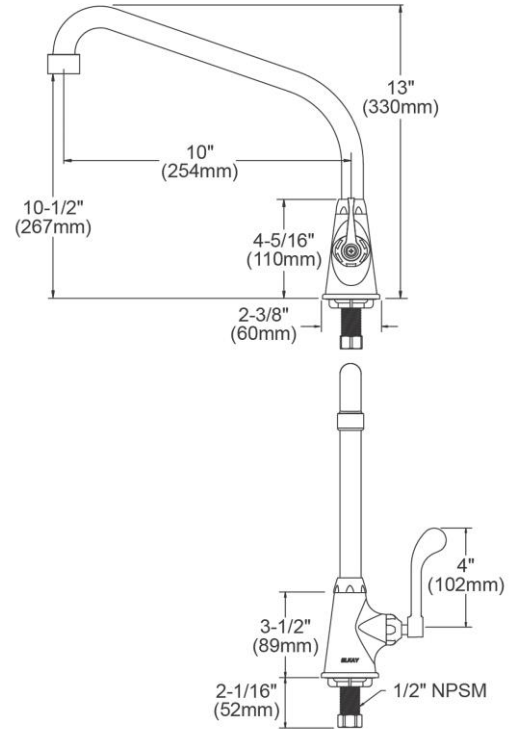

In keeping with our policy of continuing product improvement, Elkay reserves the right to change product specifications without notice. Please visit elkay.com for the most current version of Elkay product specification sheets. This specification describes an Elkay product with design, quality, and functional benefits to the user. When making a comparison of other producers' offerings, be certain these features are not overlooked.