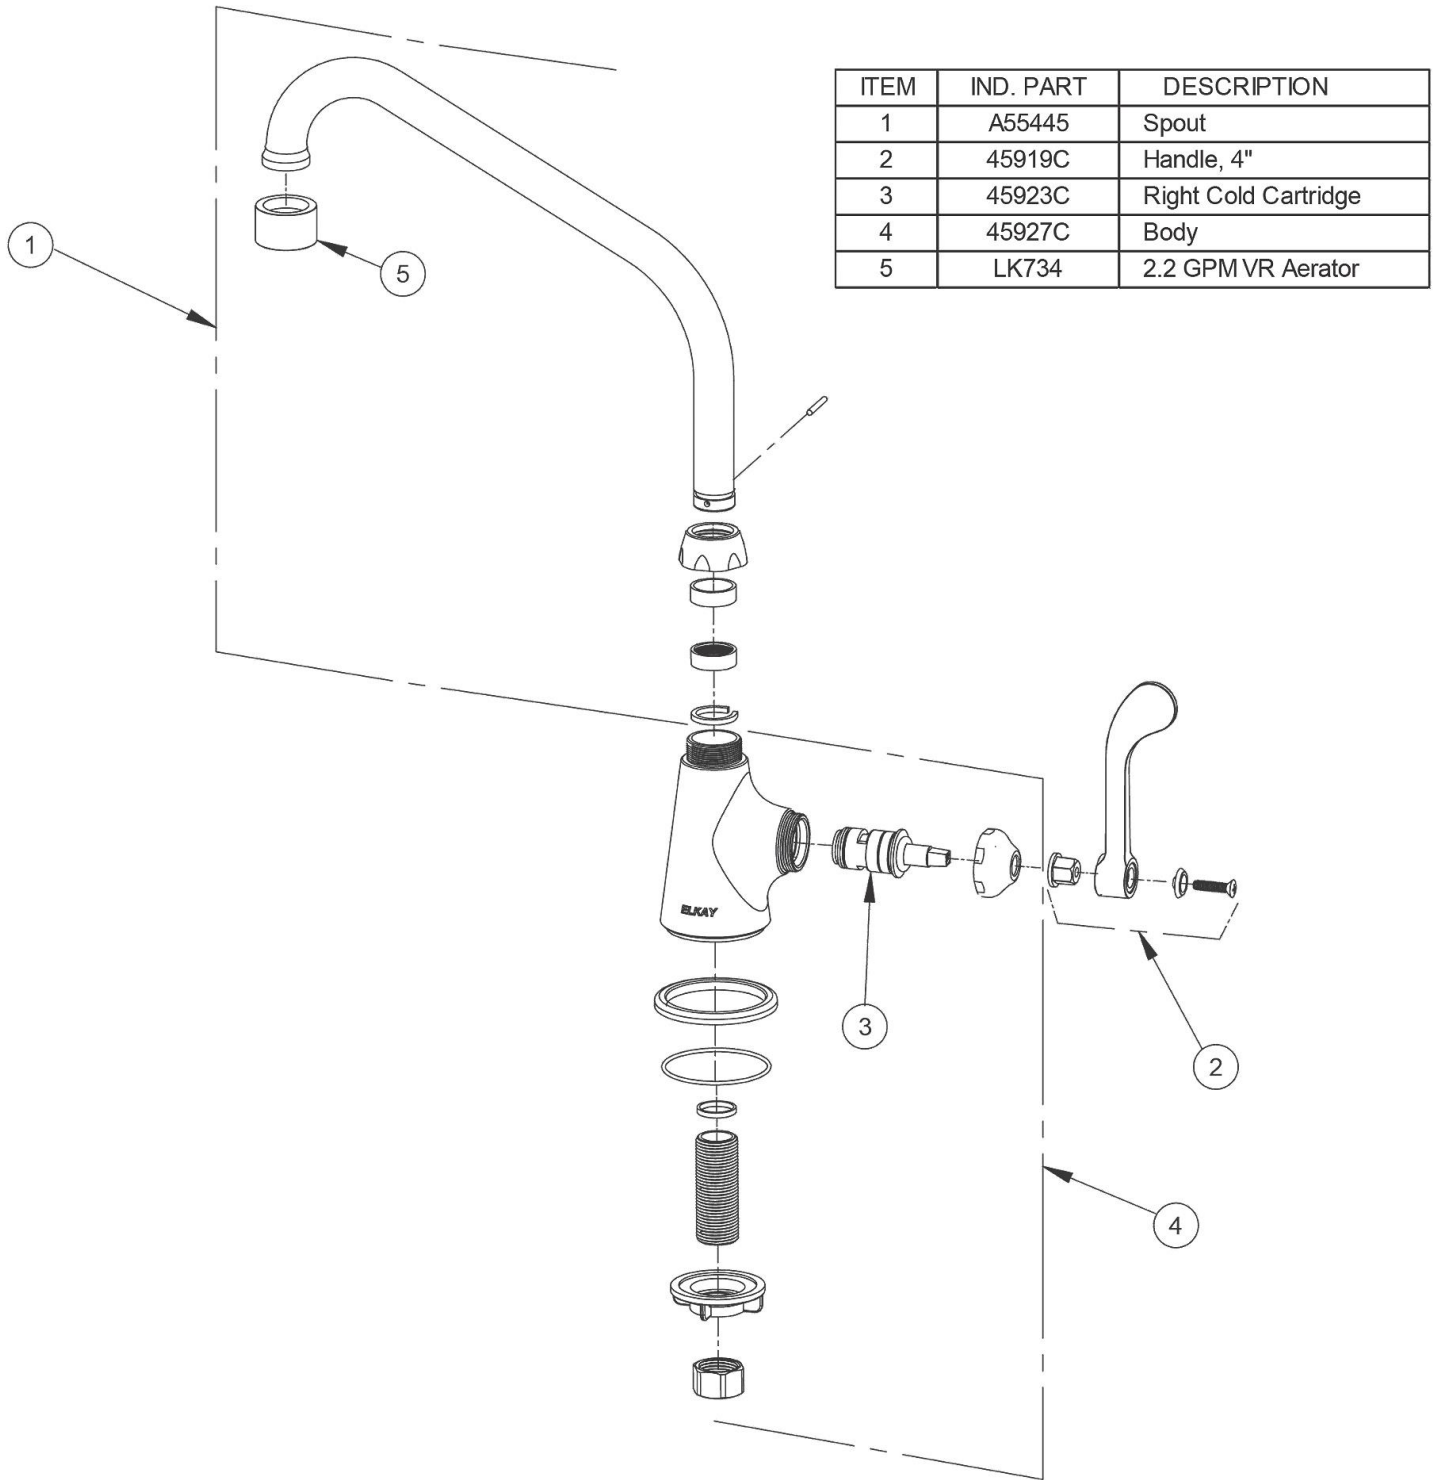

In keeping with our policy of continuing product improvement, Elkay reserves the right to change product specifications without notice. Please visit elkay.com for the most current version of Elkay product specification sheets. This specification describes an Elkay product with design, quality, and functional benefits to the user. When making a comparison of other producers' offerings, be certain these features are not overlooked.