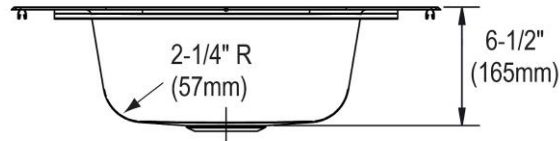

Template is available for download at [elkay.com](http://elkay.com). CAD software will be required to open the template.

**Cutout Dimensions for Drop-in Installation:**

24-3/8" x 16-3/8" (619mm x 416mm) with 1-1/2" (38mm) corner radius

1-1/8" (29mm) Diameter Slotted Holes (2 Places)

*In keeping with our policy of continuing product improvement, Elkay reserves the right to change product specifications without notice. Please visit [elkay.com](http://elkay.com) for the most current version of Elkay product specification sheets. This specification describes an Elkay product with design, quality, and functional benefits to the user. When making a comparison of other producers' offerings, be certain these features are not overlooked.*