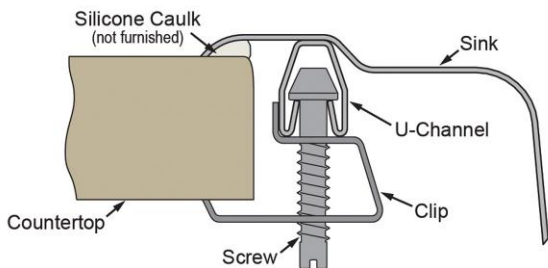

PRODUCT SPECIFICATIONS

Elkay Celebrity Stainless Steel 25" x 17" x 6-1/2" 2-Hole Single Bowl Drop-in Classroom ADA Sink and Faucet Kit. Sink is manufactured from 20 gauge 304 Stainless Steel with a Brushed Satin finish, Center drain placement, and Bottom only pads.

Installation Type:	Drop-in, Sink Kits
Material:	304 Stainless Steel
Finish:	Brushed Satin
Gauge:	20
Sound Deadening:	Bottom only pads
Number of Bowls:	1
Sink Dimensions:	25" x 17" x 6-1/2"
Bowl 1 Dimensions:	15-3/4" x 14" x 6-3/8"
Drain Size:	3-1/2" (89mm)
Drain Location:	Center
Minimum Cabinet Size:	30"
Mounting Hardware:	Part # 64090012 included for countertops up to 3/4" (19mm) thick
Template Included:	No
Cutout Template #:	1000001246

Template is available for download at elkay.com. CAD software will be required to open the template.

Cutout Dimensions for Drop-in Installation:

24-3/8" x 16-3/8" (619mm x 416mm) with 1-1/2" (38mm) corner radius

Installation Profile:

Included with Product: LKDVR208513LC faucet, LKVR18 drain, LKVR1141A bubblers

A Century of Tradition and Quality.

For more than 100 years, Elkay has been making innovative products and providing exceptional customer care. We take pride in offering plumbing products that make life easier, inspire change and leave the world a better place.

Product Compliance: ADA & ICC A117.1
ASME A112.19.3/CSA B45.4
Faucet: ASME A112.18.1/CSA B125.1
CEC
NSF 372 (lead free)
NSF 61
Accessory: ASME A112.18.2/CSA B125.2

[Clean and Care Manual (PDF)](#)
[Installation Instructions (PDF) - 1000005236](#)
[Installation Instructions (PDF) - 0000001000](#)
[Installation Instructions (PDF) - 1000005235_drain](#)
[Warranty (PDF)](#)

PART: _____ QTY: _____

PROJECT: _____

CONTACT: _____

DATE: _____

NOTES: _____

APPROVAL: _____

In keeping with our policy of continuing product improvement, Elkay reserves the right to change product specifications without notice. Please visit elkay.com for the most current version of Elkay product specification sheets. This specification describes an Elkay product with design, quality, and functional benefits to the user. When making a comparison of other producers' offerings, be certain these features are not overlooked.