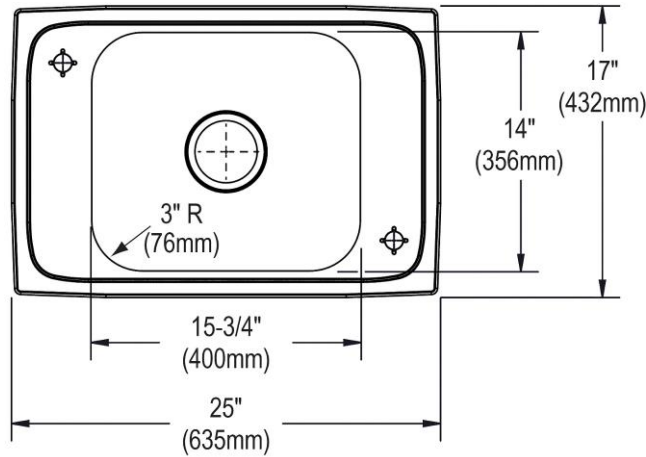

<b>Installation Type:</b>	Drop-in, Sink Kits
<b>Material:</b>	304 Stainless Steel
<b>Finish:</b>	Brushed Satin
<b>Gauge:</b>	20
<b>Sound Deadening:</b>	Bottom only pads
<b>Number of Bowls:</b>	1
<b>Sink Dimensions:</b>	25" x 17" x 6-1/2"
<b>Bowl 1 Dimensions:</b>	15-3/4" x 14" x 6-3/8"
<b>Drain Size:</b>	3-1/2" (89mm)
<b>Drain Location:</b>	Center
<b>Minimum Cabinet Size:</b>	30"
<b>Mounting Hardware:</b>	Part # 64090012 included for countertops up to 3/4" (19mm) thick
<b>Template Included:</b>	No
<b>Cutout Template #:</b>	<a href="#">1000001246</a>

Template is available for download at [elkay.com](http://elkay.com). CAD software will be required to open the template.

**Cutout Dimensions for Drop-in Installation:**

24-3/8" x 16-3/8" (619mm x 416mm) with 1-1/2" (38mm) corner radius

1-1/8" (29mm) Diameter Slotted Holes (2 Places)

*In keeping with our policy of continuing product improvement, Elkay reserves the right to change product specifications without notice. Please visit [elkay.com](http://elkay.com) for the most current version of Elkay product specification sheets. This specification describes an Elkay product with design, quality, and functional benefits to the user. When making a comparison of other producers' offerings, be certain these features are not overlooked.*