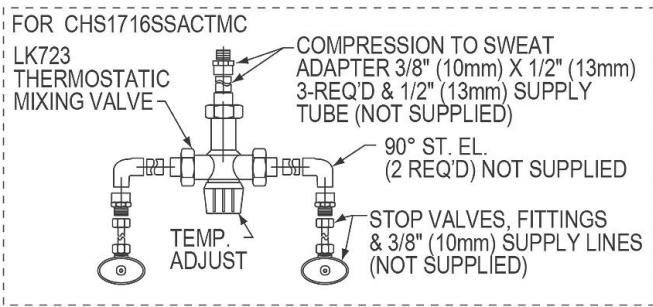

In keeping with our policy of continuing product improvement, Elkay reserves the right to change product specifications without notice. Please visit elkay.com for the most current version of Elkay product specification sheets. This specification describes an Elkay product with design, quality, and functional benefits to the user. When making a comparison of other producers' offerings, be certain these features are not overlooked.