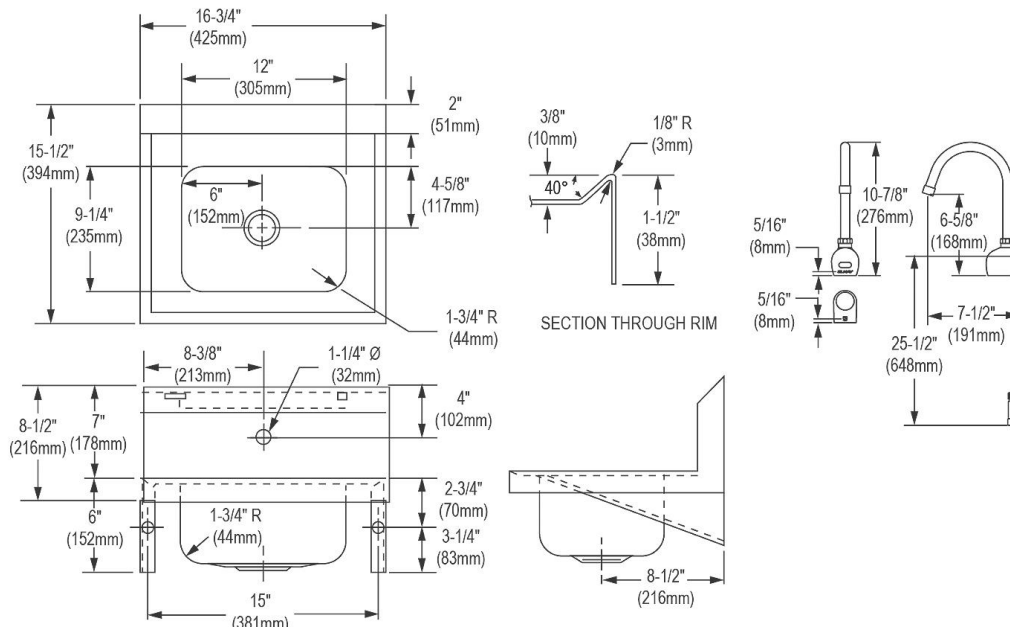

Included Accessories		
LK500	Elkay P-Trap with Cleanout Plug Spec Sheet (PDF)	
LK8	Elkay 2" Drain Fitting Type 304 Stainless Steel Body Grid Strainer and Tailpiece Spec Sheet (PDF)	
LKB722C	Elkay Commercial Electronic Sensor Scrub/Handwash Battery Powered Wall Mount Faucet Chrome Spec Sheet (PDF)	

In keeping with our policy of continuing product improvement, Elkay reserves the right to change product specifications without notice. Please visit elkay.com for the most current version of Elkay product specification sheets. This specification describes an Elkay product with design, quality, and functional benefits to the user. When making a comparison of other producers' offerings, be certain these features are not overlooked.