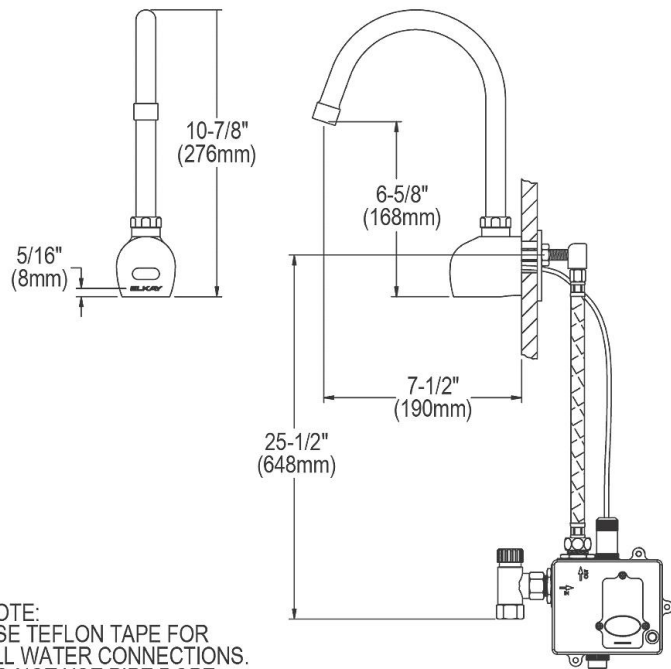

In keeping with our policy of continuing product improvement, Elkay reserves the right to change product specifications without notice. Please visit elkay.com for the most current version of Elkay product specification sheets. This specification describes an Elkay product with design, quality, and functional benefits to the user. When making a comparison of other producers' offerings, be certain these features are not overlooked.