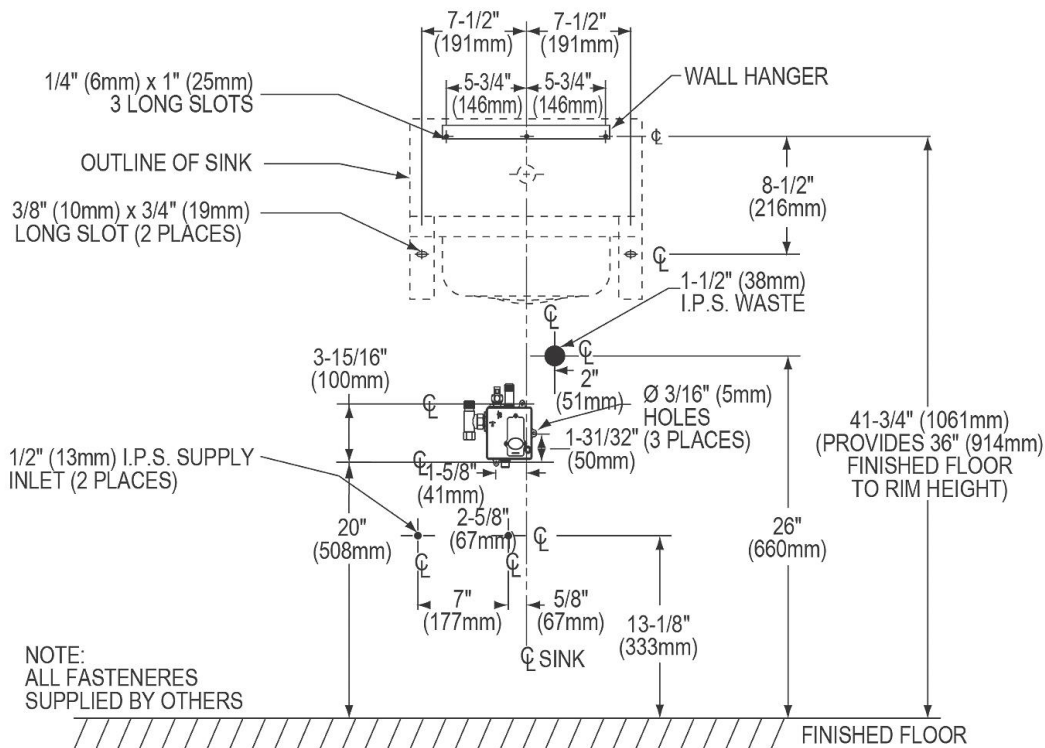

In keeping with our policy of continuing product improvement, Elkay reserves the right to change product specifications without notice. Please visit elkay.com for the most current version of Elkay product specification sheets. This specification describes an Elkay product with design, quality, and functional benefits to the user. When making a comparison of other producers' offerings, be certain these features are not overlooked.