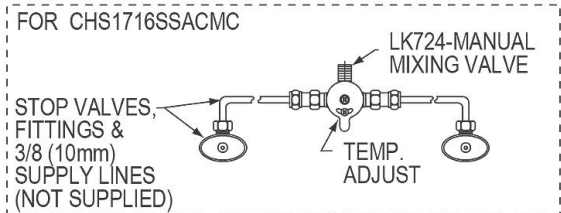

In keeping with our policy of continuing product improvement, Elkay reserves the right to change product specifications without notice. Please visit elkay.com for the most current version of Elkay product specification sheets. This specification describes an Elkay product with design, quality, and functional benefits to the user. When making a comparison of other producers' offerings, be certain these features are not overlooked.