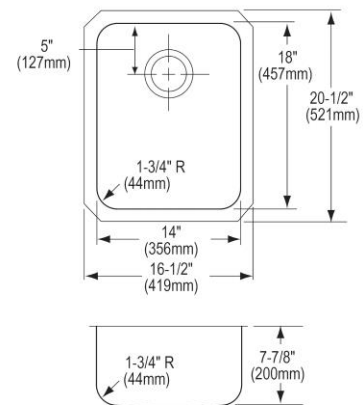

PART: _____ QTY: _____

PROJECT: _____

CONTACT: _____

DATE: _____

NOTES: _____

APPROVAL: _____

Included Accessories

In keeping with our policy of continuing product improvement, Elkay reserves the right to change product specifications without notice. Please visit [elkay.com](#) for the most current version of Elkay product specification sheets. This specification describes an Elkay product with design, quality, and functional benefits to the user. When making a comparison of other producers' offerings, be certain these features are not overlooked.