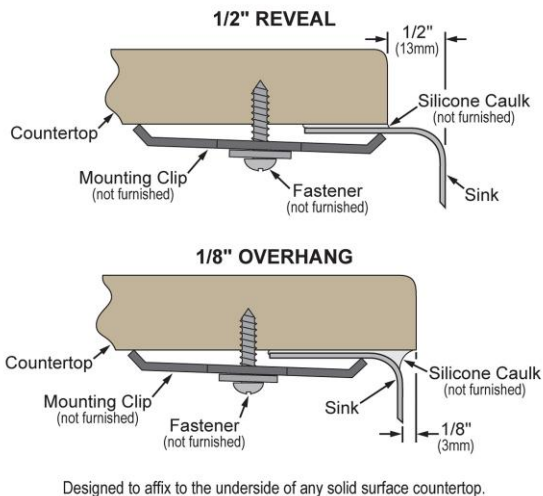

PRODUCT SPECIFICATIONS

Elkay Lustertone® Classic Stainless Steel, 16-1/2" x 20-1/2" x 7-7/8" Single Bowl Undermount Sink Kit. Sink is manufactured from 18 gauge 304 Stainless Steel with a Lustrous Satin finish, Rear Center drain placement, and Sides and Bottom pads.

Installation Type:	Sink Kits, Undermount
Material:	304 Stainless Steel
Finish:	Lustrous Satin
Gauge:	18
Sound Deadening:	Sides and Bottom pads
Number of Bowls:	1
Sink Dimensions:	16-1/2" x 20-1/2" x 7-7/8"
Bowl 1 Dimensions:	14" x 18" x 7-7/8"
Drain Size:	3-1/2" (89mm)
Drain Location:	Rear Center
Minimum Cabinet Size:	21"
Mounting Hardware:	Undermount brackets sold separately
Template Included:	Yes
Cutout Template #:	1000001307

Template is available for download at [elkay.com](#). CAD software will be required to open the template.

Installation Profile:

Included with Product: LKWOBG1418SS bottom grid, LK99 drain

A Century of Tradition and Quality. For more than 100 years, Elkay has been making innovative products and providing exceptional customer care. We take pride in offering plumbing products that make life easier, inspire change and leave the world a better place.

KBB READERS' CHOICE AWARDS 2023

Product Compliance: ASME A112.19.3/CSA B45.4
Accessory: ASME A112.18.2/CSA B125.2

[Clean and Care Manual (PDF)](#)
[Installation Instructions (PDF) - 1000005239](#)
[Installation Instructions (PDF) - 1000005235_drain](#)
[Warranty (PDF)](#)

Similar models are available with: extra deep bowls