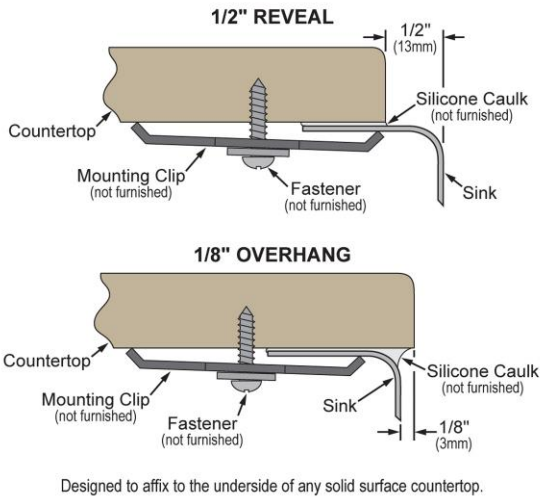

Installation Profile:

PART: _____ QTY: _____

PROJECT: _____

CONTACT: _____

DATE: _____

NOTES: _____

APPROVAL: _____

Included Accessories

In keeping with our policy of continuing product improvement, Elkay reserves the right to change product specifications without notice. Please visit elkay.com for the most current version of Elkay product specification sheets. This specification describes an Elkay product with design, quality, and functional benefits to the user. When making a comparison of other producers' offerings, be certain these features are not overlooked.