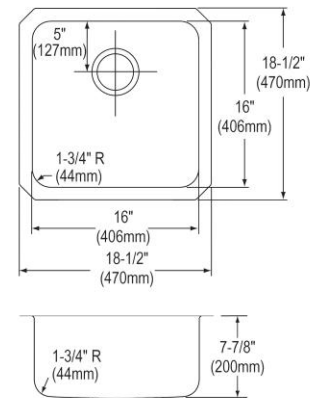

Installation Profile:

PART: _____ QTY: _____

PROJECT: _____

CONTACT: _____

DATE: _____

NOTES: _____

APPROVAL: _____

Included Accessories

In keeping with our policy of continuing product improvement, Elkay reserves the right to change product specifications without notice. Please visit elkay.com for the most current version of Elkay product specification sheets. This specification describes an Elkay product with design, quality, and functional benefits to the user. When making a comparison of other producers' offerings, be certain these features are not overlooked.