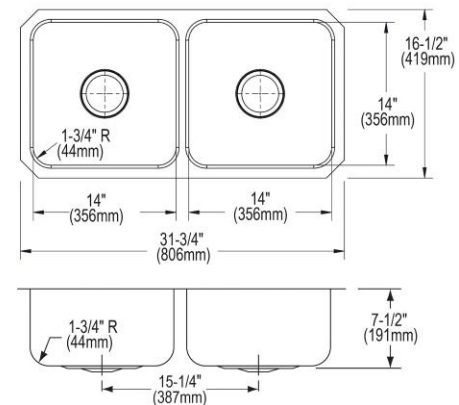

Installation Profile:

PART: _____ QTY: _____

PROJECT: _____

CONTACT: _____

DATE: _____

NOTES: _____

APPROVAL: _____

In keeping with our policy of continuing product improvement, Elkay reserves the right to change product specifications without notice. Please visit [elkay.com](#) for the most current version of Elkay product specification sheets. This specification describes an Elkay product with design, quality, and functional benefits to the user. When making a comparison of other producers' offerings, be certain these features are not overlooked.