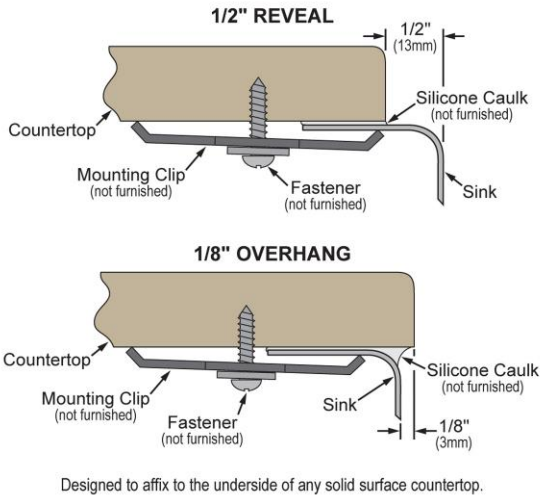

Installation Profile:

PART: _____ QTY: _____

PROJECT: _____

CONTACT: _____

DATE: _____

NOTES: _____

APPROVAL: _____

In keeping with our policy of continuing product improvement, Elkay reserves the right to change product specifications without notice. Please visit [elkay.com](#) for the most current version of Elkay product specification sheets. This specification describes an Elkay product with design, quality, and functional benefits to the user. When making a comparison of other producers' offerings, be certain these features are not overlooked.