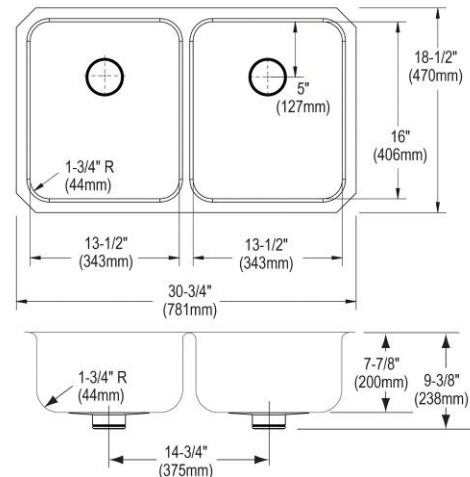

Included with Product: Two LKPD1 Perfect Drains and strainers.

A Century of Tradition and Quality. For more than 100 years, Elkay has been making innovative products and providing exceptional customer care. We take pride in offering plumbing products that make life easier, inspire change and leave the world a better place.

Product Compliance: ASME A112.19.3/CSA B45.4
Accessory: ASME A112.18.2/CSA B125.2

Sinks are listed by IAPMO® as meeting the applicable requirements of the Uniform Plumbing Code®, International Plumbing Code®, and National Plumbing Code of Canada.

- [Clean and Care Manual (PDF)](#)
- [Installation Instructions (PDF) - 1000005239](#)
- [Installation Instructions (PDF) - 74180289 Disposer](#)
- [Installation Instructions (PDF) - 74180340-USA Drain](#)
- [Installation Instructions (PDF) - Garbage Disposer Compatibility Guide](#)
- [Warranty (PDF)](#)

Similar models are available with: ADA Depths, extra deep bowls