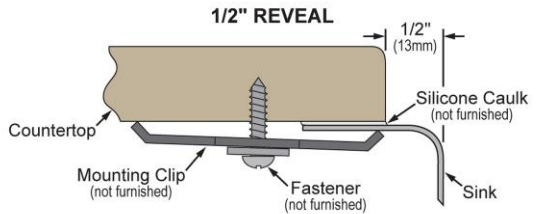

PRODUCT SPECIFICATIONS

Elkay Lustertone[®] Classic Stainless Steel, 30-3/4" x 18-1/2" x 7-7/8" Double Bowl Undermount Sink w/ Perfect Drain[®]. Sink is manufactured from 18 gauge 304 Stainless Steel with a Lustrous Satin finish, Rear Center drain placement, and Sides and Bottom pads.

Installation Type:	Undermount
Material:	304 Stainless Steel
Special Features:	Perfect Drain
Finish:	Lustrous Satin
Gauge:	18
Sound Deadening:	Sides and Bottom pads
Number of Bowls:	2
Sink Dimensions:	30-3/4" x 18-1/2" x 9-3/8"
Bowl 1 Dimensions:	13-1/2" x 16" x 7-7/8"
Bowl 2 Dimensions:	13-1/2" x 16" x 7-7/8"
Drain Size:	3-3/8" (86mm)
Drain Location:	Rear Center
Minimum Cabinet Size:	36"
Mounting Hardware:	Undermount brackets sold separately
Template Included:	Yes
Cutout Template #:	1000001312

Template is available for download at [elkay.com](#). CAD software will be required to open the template.

Perfect Drain: Seamlessly welded stainless steel collar eliminates the gap between a traditional drain and the sink for a more sanitary and gap free installation. Select garbage disposers can be installed on either sink bowl for user convenience. Please see our Garbage Disposer Compatibility Guide.

Installation Profile:

Designed to affix to the underside of any solid surface countertop.

PART: _____ QTY: _____

PROJECT: _____

CONTACT: _____

DATE: _____

NOTES: _____

APPROVAL: _____