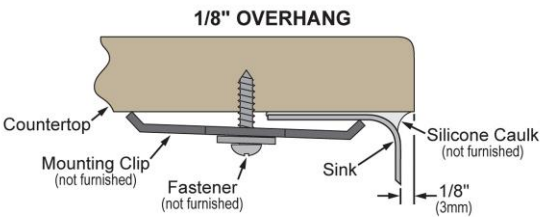

PRODUCT SPECIFICATIONS

Elkay Lustertone[®] Classic Stainless Steel, 30-3/4" x 18-1/2" x 7-7/8" Double Bowl Undermount Sink w/ Perfect Drain[®]. Sink is manufactured from 18 gauge 304 Stainless Steel with a Lustrous Satin finish, Rear Center drain placement, and Sides and Bottom pads.

Installation Type:	Undermount
Material:	304 Stainless Steel
Special Features:	Perfect Drain
Finish:	Lustrous Satin
Gauge:	18
Sound Deadening:	Sides and Bottom pads
Number of Bowls:	2
Sink Dimensions:	30-3/4" x 18-1/2" x 9-3/8"
Bowl 1 Dimensions:	13-1/2" x 16" x 7-7/8"
Bowl 2 Dimensions:	13-1/2" x 16" x 7-7/8"
Drain Size:	3-3/8" (86mm)
Drain Location:	Rear Center
Minimum Cabinet Size:	36"
Mounting Hardware:	Undermount brackets sold separately
Template Included:	Yes
Cutout Template #:	1000001312

Template is available for download at [elkay.com](#). CAD software will be required to open the template.

Perfect Drain: Seamlessly welded stainless steel collar eliminates the gap between a traditional drain and the sink for a more sanitary and gap free installation. Select garbage disposers can be installed on either sink bowl for user convenience. Please see our Garbage Disposer Compatibility Guide.

Installation Profile:

Designed to affix to the underside of any solid surface countertop.

PART: _____ QTY: _____

PROJECT: _____

CONTACT: _____

DATE: _____

NOTES: _____

APPROVAL: _____