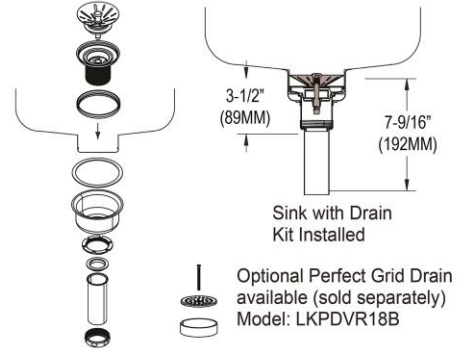

Included Accessories		
LKPD1	Elkay Perfect Drain Fitting Type 304 Stainless Steel Body and Strainer Spec Sheet (PDF)	
Optional Accessories		
LKWOBG1316SS	Elkay Stainless Steel 12-1/2" x 15" x 1" Bottom Grid Spec Sheet (PDF)	
CB1613	Elkay Hardwood 16-3/4" x 13-1/2" x 1" Cutting Board Spec Sheet (PDF)	
CB1713	Elkay Hardwood 13-1/2" x 17" x 1" Cutting Board Spec Sheet (PDF)	
CBS1316	Elkay Hardwood 14-1/2" x 17" x 3/4" Cutting Board Spec Sheet (PDF)	
LKDS35	Elkay 3-1/2" Garbage Disposal Stopper / Strainer for use with Perfect Drain-Satin Finish Spec Sheet (PDF)	
LKDS99	Elkay 3-1/2" Garbage Disposal Stopper / Strainer for use with Perfect Drain-Chrome Polished Stainless Steel Spec Sheet (PDF)	

In keeping with our policy of continuing product improvement, Elkay reserves the right to change product specifications without notice. Please visit elkay.com for the most current version of Elkay product specification sheets. This specification describes an Elkay product with design, quality, and functional benefits to the user. When making a comparison of other producers' offerings, be certain these features are not overlooked.