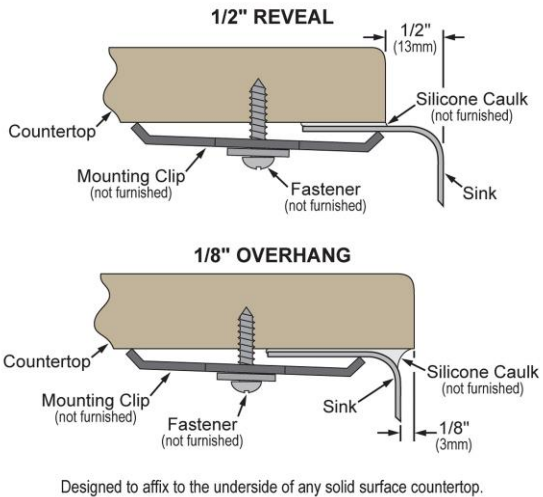

PRODUCT SPECIFICATIONS

Elkay Lustertone® Classic Stainless Steel 31-1/4" x 20-1/2" x 9-7/8" Double Bowl Undermount Sink Kit with Right Perfect Drain®. Sink is manufactured from 18 gauge 304 Stainless Steel with a Lustrous Satin finish, Rear Center drain placement, and Sides and Bottom pads.

Installation Type:	Sink Kits, Undermount
Material:	304 Stainless Steel
Special Features:	Perfect Drain
Finish:	Lustrous Satin
Gauge:	18
Sound Deadening:	Sides and Bottom pads
Number of Bowls:	2
Sink Dimensions:	31-1/4" x 20-1/2" x 11-3/8"
Bowl 1 Dimensions:	14" x 18" x 9-7/8"
Bowl 2 Dimensions:	13-1/2" x 16" x 7-7/8"
Drain Size:	3-3/8" (86mm)
Drain Location:	Rear Center
Minimum Cabinet Size:	36"
Mounting Hardware:	Undermount brackets sold separately
Template Included:	Yes
Cutout Template #:	1000001389

Template is available for download at elkay.com. CAD software will be required to open the template.

Perfect Drain: Seamlessly welded stainless steel collar eliminates the gap between a traditional drain and the sink for a more sanitary and gap free installation. Select garbage disposers can be installed on either sink bowl for user convenience. Please see our Garbage Disposer Compatibility Guide.

Installation Profile:

PART: _____ QTY: _____
PROJECT: _____
CONTACT: _____
DATE: _____
NOTES: _____
APPROVAL: _____