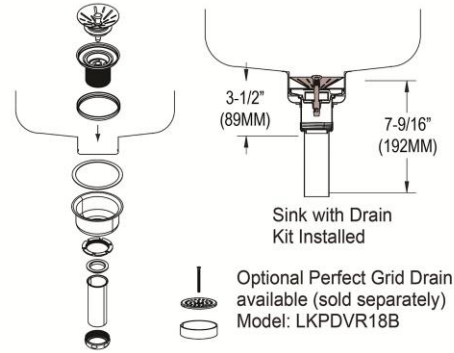

Installation Type:	Sink Kits, Undermount
Material:	304 Stainless Steel
Special Features:	Perfect Drain
Finish:	Lustrous Satin
Gauge:	18
Sound Deadening:	Sides and Bottom pads
Number of Bowls:	2
Sink Dimensions:	31-1/4" x 20-1/2" x 11-3/8"
Bowl 1 Dimensions:	14" x 18" x 9-7/8"
Bowl 2 Dimensions:	13-1/2" x 16" x 7-7/8"
Drain Size:	3-3/8" (86mm)
Drain Location:	Rear Center
Minimum Cabinet Size:	36"
Mounting Hardware:	Undermount brackets sold separately
Template Included:	Yes
Cutout Template #:	1000001389

Included Accessories

<p>LKPD1</p>	<p>Elkay Perfect Drain Fitting Type 304 Stainless Steel Body and Strainer Spec Sheet (PDF)</p>	
<p>LKWOBG1418SS</p>	<p>Elkay Stainless Steel 13" x 17" x 1" Bottom Grid Spec Sheet (PDF)</p>	