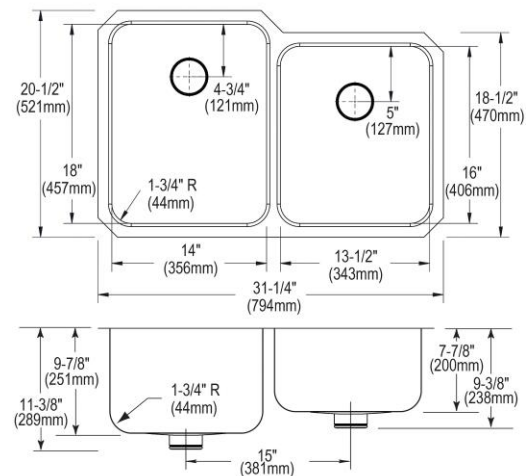

Included with Product: one LKWOBG1418SS bottom grid, two LKPD1 Perfect Drains and strainers.

A Century of Tradition and Quality. For more than 100 years, Elkay has been making innovative products and providing exceptional customer care. We take pride in offering plumbing products that make life easier, inspire change and leave the world a better place.

Product Compliance: ASME A112.19.3/CSA B45.4
Accessory: ASME A112.18.2/CSA B125.2

- [Clean and Care Manual (PDF)](#)
- [Installation Instructions (PDF) - 1000005239](#)
- [Installation Instructions (PDF) - 74180289 Disposer](#)
- [Installation Instructions (PDF) - 74180340-USA Drain](#)
- [Installation Instructions (PDF) - Garbage Disposer Compatibility Guide](#)
- [Warranty (PDF)](#)