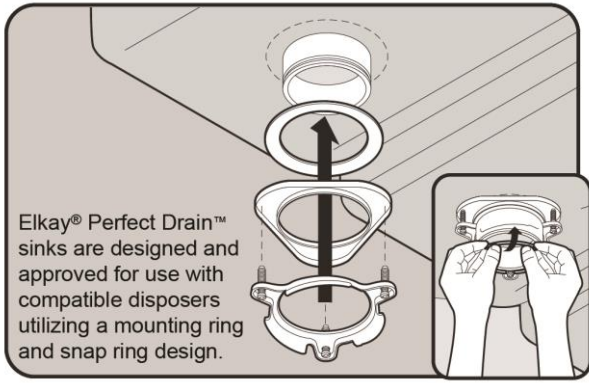

Included Accessories

LKPD1	Elkay Perfect Drain Fitting Type 304 Stainless Steel Body and Strainer Spec Sheet (PDF)	
LKWOBG1418SS	Elkay Stainless Steel 13" x 17" x 1" Bottom Grid Spec Sheet (PDF)	

Optional Accessories

LKWOBG1316SS	Elkay Stainless Steel 12-1/2" x 15" x 1" Bottom Grid Spec Sheet (PDF)	
CB1613	Elkay Hardwood 16-3/4" x 13-1/2" x 1" Cutting Board Spec Sheet (PDF)	
CB1713	Elkay Hardwood 13-1/2" x 17" x 1" Cutting Board Spec Sheet (PDF)	
CBS1316	Elkay Hardwood 14-1/2" x 17" x 3/4" Cutting Board Spec Sheet (PDF)	
CBS1418	Elkay Hardwood 15" x 19" x 3/4" Cutting Board Spec Sheet (PDF)	
LKDS35	Elkay 3-1/2" Garbage Disposal Stopper / Strainer for use with Perfect Drain-Satin Finish Spec Sheet (PDF)	

In keeping with our policy of continuing product improvement, Elkay reserves the right to change product specifications without notice. Please visit elkay.com for the most current version of Elkay product specification sheets. This specification describes an Elkay product with design, quality, and functional benefits to the user. When making a comparison of other producers' offerings, be certain these features are not overlooked.