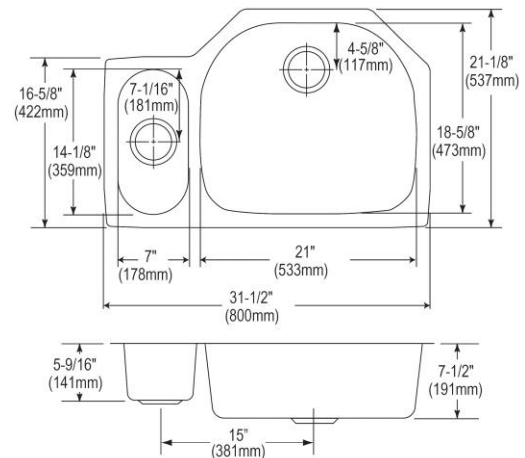

PART: _____ QTY: _____

PROJECT: _____

CONTACT: _____

DATE: _____

NOTES: _____

APPROVAL: _____

Included Accessories

In keeping with our policy of continuing product improvement, Elkay reserves the right to change product specifications without notice. Please visit [elkay.com](#) for the most current version of Elkay product specification sheets. This specification describes an Elkay product with design, quality, and functional benefits to the user. When making a comparison of other producers' offerings, be certain these features are not overlooked.