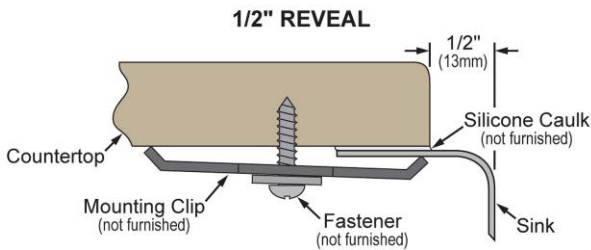

PRODUCT SPECIFICATIONS

Elkay Lustertone™ Classic Stainless Steel 31-1/2" x 21-1/8" x 7-1/2"
30/70 Offset Double Bowl Undermount Sink Kit. Sink is manufactured
from 18 gauge 304 Stainless Steel with a Lustrous Satin finish, Sides
and Bottom pads.

Installation Type:	Sink Kits, Undermount
Material:	304 Stainless Steel
Finish:	Lustrous Satin
Gauge:	18
Sound Deadening:	Sides and Bottom pads
Number of Bowls:	2
Sink Dimensions:	31-1/2" x 21-1/8" x 7-1/2"
Bowl 1 Dimensions:	7" x 14-1/8" x 5-9/16"
Bowl 2 Dimensions:	21" x 18-5/8" x 7-1/2"
Drain Size:	3-1/2" (89mm)
Minimum Cabinet Size:	36"
Mounting Hardware:	Undermount brackets sold separately
Template Included:	Yes
Cutout Template #:	1000001390

Template is available for download at [elkay.com](#). CAD software will be required to open the template.

Installation Profile:

Designed to affix to the underside of any solid surface countertop.

Included with Product: one LKWOBG2118SS bottom grid, one LK99 drain