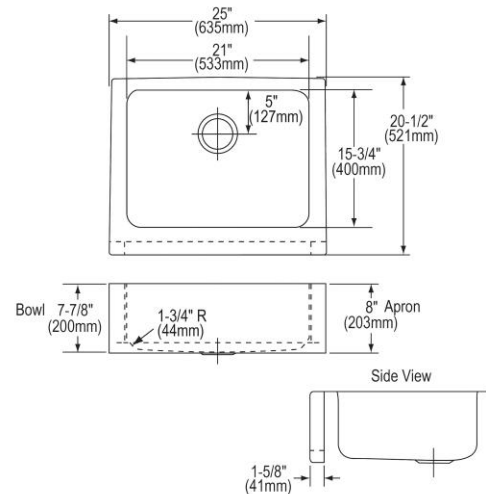

PART: _____ QTY: _____
PROJECT: _____
CONTACT: _____
DATE: _____
NOTES: _____
APPROVAL: _____

In keeping with our policy of continuing product improvement, Elkay reserves the right to change product specifications without notice. Please visit elkay.com for the most current version of Elkay product specification sheets. This specification describes an Elkay product with design, quality, and functional benefits to the user. When making a comparison of other producers' offerings, be certain these features are not overlooked.