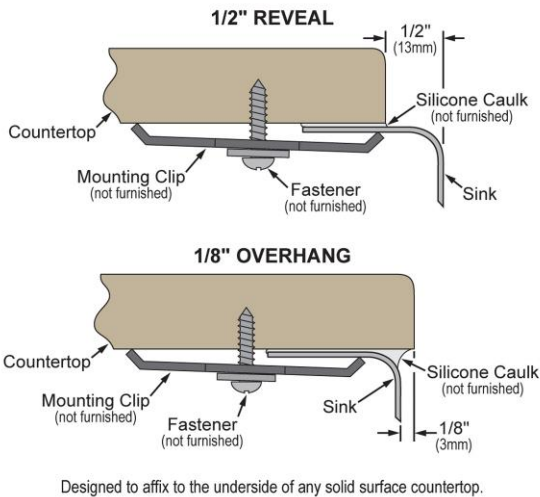

PRODUCT SPECIFICATIONS

Elkay Lustertone™ Classic Stainless Steel 25" x 20-1/2" x 7-7/8" 0-Hole Single Bowl Farmhouse Sink. Sink is manufactured from 18 gauge 304 Stainless Steel with a Lustrous Satin finish, Rear Center drain placement, and Sides and Bottom pads.

Installation Type:	Farmhouse
Material:	304 Stainless Steel
Finish:	Lustrous Satin
Gauge:	18
Sound Deadening:	Sides and Bottom pads
Number of Bowls:	1
Sink Dimensions:	25" x 20-1/2" x 7-7/8"
Bowl 1 Dimensions:	21" x 15-3/4" x 7-7/8"
Drain Size:	3-1/2" (89mm)
Drain Location:	Rear Center
Minimum Cabinet Size:	30"
Mounting Hardware:	Undermount brackets sold separately
Template Included:	No

Installation Profile:

Designed to affix to the underside of any solid surface countertop.

A Century of Tradition and Quality. For more than 100 years, Elkay has been making innovative products and providing exceptional customer care. We take pride in offering plumbing products that make life easier, inspire change and leave the world a better place.