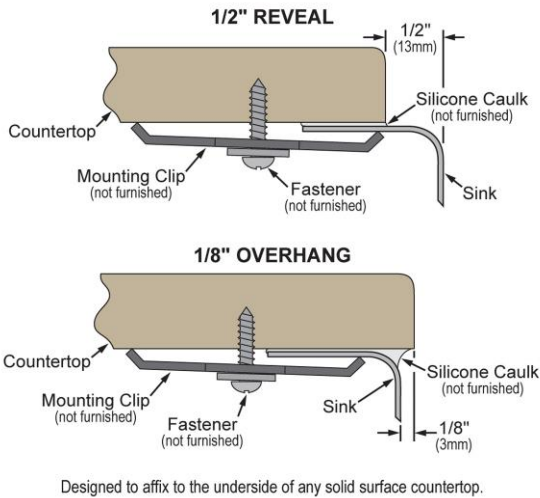

Installation Profile: