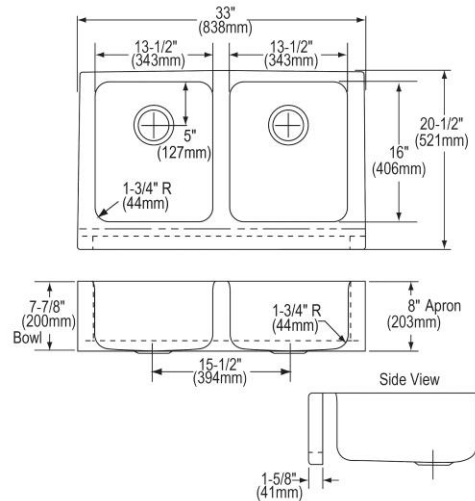

A Century of Tradition and Quality. For more than 100 years, Elkay has been making innovative products and providing exceptional customer care. We take pride in offering plumbing products that make life easier, inspire change and leave the world a better place.

Product Compliance: ASME A112.19.3/CSA B45.4

Sinks are listed by IAPMO® as meeting the applicable requirements of the Uniform Plumbing Code®, International Plumbing Code®, and National Plumbing Code of Canada.

[Clean and Care Manual (PDF)](#)
[Installation Instructions (PDF) - 100005327](#)
[Warranty (PDF)](#)

Similar models are available with: extra deep bowls, included accessories (kit)