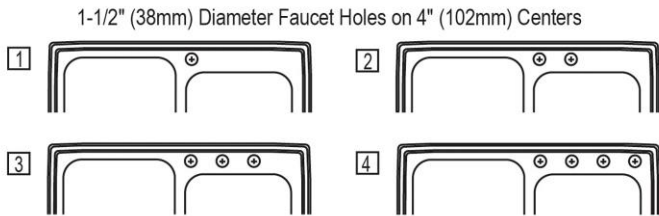

PRODUCT SPECIFICATIONS

Elkay Lustertone® Classic Stainless Steel 33" x 22" x 10" Offset Double Bowl Drop-in Sink. Sink is manufactured from 18 gauge 304 Stainless Steel with a Lustrous Satin finish, Rear Center drain placement, and Sides and Bottom pads.

Installation Type:	Drop-in
Material:	304 Stainless Steel
Finish:	Lustrous Satin
Gauge:	18
Sound Deadening:	Sides and Bottom pads
Number of Bowls:	2
Sink Dimensions:	33" x 22" x 10"
Bowl 1 Dimensions:	14" x 18" x 9-7/8"
Bowl 2 Dimensions:	13-1/2" x 16" x 7-7/8"
Drain Size:	3-1/2" (89mm)
Drain Location:	Rear Center
Minimum Cabinet Size:	36"
Mounting Hardware:	Part # 64090014 included for countertops up to 3/4" (19mm) thick
Template Included:	No
Cutout Template #:	1000001189

Template is available for download at elkay.com. CAD software will be required to open the template.

Cutout Dimensions for Drop-in Installation:

32-3/8" x 21-3/8" (822mm x 543mm) with 1-1/2" (38mm) corner radius

Hole Drilling Configurations: