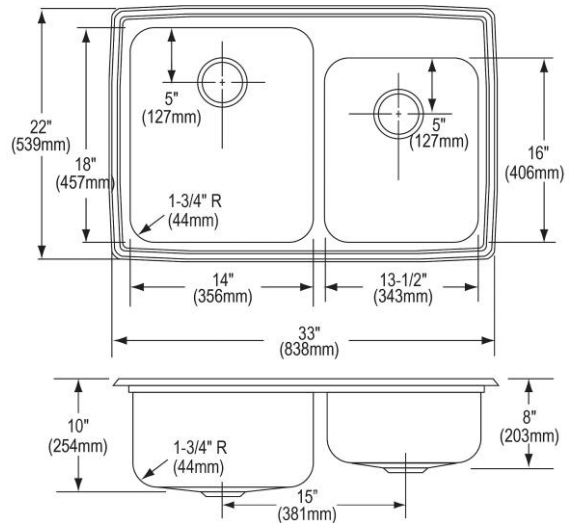

A Century of Tradition and Quality. For more than 100 years, Elkay has been making innovative products and providing exceptional customer care. We take pride in offering plumbing products that make life easier, inspire change and leave the world a better place.

Product Compliance: ASME A112.19.3/CSA B45.4

Sinks are listed by IAPMO® as meeting the applicable requirements of the Uniform Plumbing Code®, International Plumbing Code®, and National Plumbing Code of Canada.

[Clean and Care Manual (PDF)](#)
[Installation Instructions (PDF) - 1000005236](#)
[Warranty (PDF)](#)