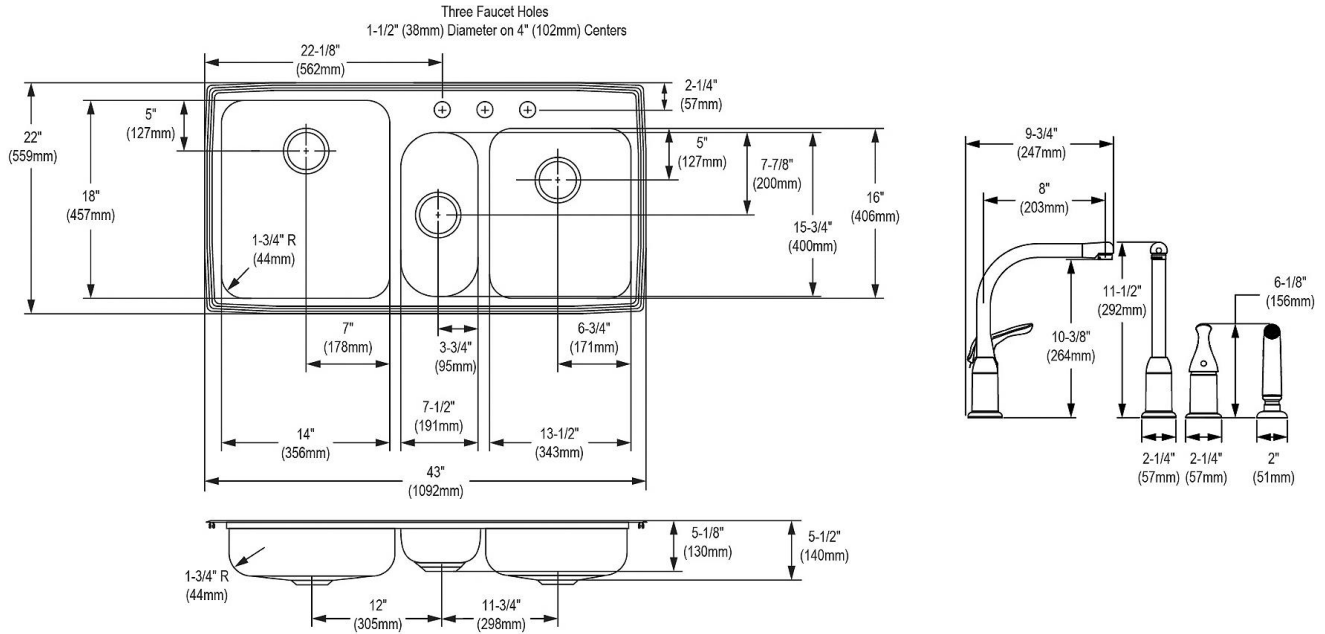

Included Accessories		
LK3001CR	Elkay Everyday Kitchen Deck Mount Faucet with Remote Lever Handle and Side Spray Chrome Spec Sheet (PDF)	

Optional Accessories		
LKWOBG1316SS	Elkay Stainless Steel 12-1/2" x 15" x 1" Bottom Grid Spec Sheet (PDF)	
LKWOBG1418SS	Elkay Stainless Steel 13" x 17" x 1" Bottom Grid Spec Sheet (PDF)	
CB1613	Elkay Hardwood 16-3/4" x 13-1/2" x 1" Cutting Board Spec Sheet (PDF)	
CB1713	Elkay Hardwood 13-1/2" x 17" x 1" Cutting Board Spec Sheet (PDF)	
CB816	Elkay Hardwood 8-1/2" x 16-3/4" x 3/4" Cutting Board Spec Sheet (PDF)	

In keeping with our policy of continuing product improvement, Elkay reserves the right to change product specifications without notice. Please visit elkay.com for the most current version of Elkay product specification sheets. This specification describes an Elkay product with design, quality, and functional benefits to the user. When making a comparison of other producers' offerings, be certain these features are not overlooked.