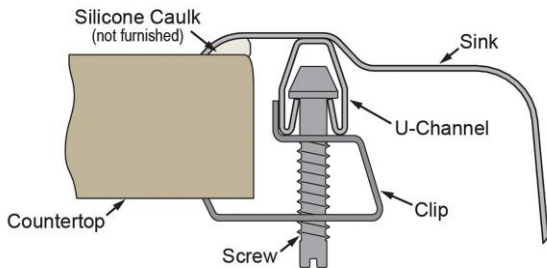

PRODUCT SPECIFICATIONS

Elkay Lustertone® Classic Stainless Steel 43" x 22" x 10" Triple Bowl Drop-in Sink + Faucet Kit. Sink is manufactured from 18 gauge 304 Stainless Steel with a Lustrous Satin finish, Sides and Bottom pads.

Installation Type:	Drop-in, Sink Kits
Material:	304 Stainless Steel
Finish:	Lustrous Satin
Gauge:	18
Sound Deadening:	Sides and Bottom pads
Number of Bowls:	3
Sink Dimensions:	43" x 22" x 10"
Bowl 1 Dimensions:	14" x 18" x 9-7/8"
Bowl 2 Dimensions:	7-1/2" x 15-3/4" x 5"
Bowl 3 Dimensions:	13-1/2" x 16" x 7-7/8"
Drain Size:	3-1/2" (89mm)
Minimum Cabinet Size:	48"
Mounting Hardware:	Part # 64090014 included for countertops up to 3/4" (19mm) thick
Template Included:	No
Cutout Template #:	1000001286

Template is available for download at elkay.com. CAD software will be required to open the template.

Cutout Dimensions for Drop-in Installation:

42-3/8" x 21-3/8" (1076mm x 543mm) with 1-1/2" (38mm) corner radius

Installation Profile:

Included with Product:

LK3001CR faucet

▼ Ships in multiple boxes.

A Century of Tradition and Quality. For more than 100 years, Elkay has been making innovative products and providing exceptional customer care. We take pride in offering plumbing products that make life easier, inspire change and leave the world a better place.

Product Compliance:

Faucet:

ASME A112.19.3/CSA B45.4
ASME A112.18.1/CSA B125.1
CEC
NSF 372 (lead free)
NSF 61

[Clean and Care Manual (PDF)](#)

[Installation Instructions (PDF) - 1000005236](#)

[Installation Instructions (PDF) - LK3001 - INSTALL SHEET](#)

[Warranty (PDF)](#)

PART: _____ QTY: _____

PROJECT: _____

CONTACT: _____

DATE: _____

NOTES: _____

APPROVAL: _____

In keeping with our policy of continuing product improvement, Elkay reserves the right to change product specifications without notice. Please visit elkay.com for the most current version of Elkay product specification sheets. This specification describes an Elkay product with design, quality, and functional benefits to the user. When making a comparison of other producers' offerings, be certain these features are not overlooked.