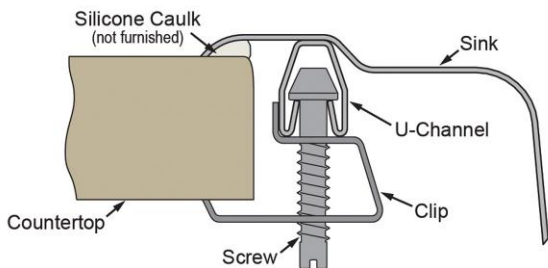

PRODUCT SPECIFICATIONS

Elkay Lustertone™ Classic Stainless Steel 17" x 16" x 7-5/8" 1-Hole Single Bowl Drop-in Sink + Faucet Kit. Sink is manufactured from 18 gauge 304 Stainless Steel with a Lustrous Satin finish, Center drain placement, and Sides and Bottom pads.

Installation Type:	Drop-in, Sink Kits
Material:	304 Stainless Steel
Finish:	Lustrous Satin
Gauge:	18
Sound Deadening:	Sides and Bottom pads
Number of Bowls:	1
Sink Dimensions:	17" x 16" x 7-5/8"
Bowl 1 Dimensions:	14" x 10" x 7-1/2"
Drain Size:	3-1/2" (89mm)
Drain Location:	Center
Minimum Cabinet Size:	21"
Mounting Hardware:	Part # 64090010 included for countertops up to 3/4" (19mm) thick
Template Included:	No
Cutout Template #:	1000001269

Template is available for download at elkay.com. CAD software will be required to open the template.

Cutout Dimensions for Drop-in Installation:

16-3/8" x 15-3/8" (416mm x 391mm) with 1-1/2" (38mm) corner radius

Installation Profile:

Included with Product:

LK500GN04T4C faucet,
LK18B drain,
LK500 P-trap.

A Century of Tradition and Quality. For more than 100 years, Elkay has been making innovative products and providing exceptional customer care. We take pride in offering plumbing products that make life easier, inspire change and leave the world a better place.

Product Compliance:

Faucet:

ASME A112.19.3/CSA B45.4
ASME A112.18.1/CSA B125.1
CEC
NSF 372 (lead free)
NSF 61

Accessory:

ASME A112.18.2/CSA B125.2

[Clean and Care Manual (PDF)](#)

[Installation Instructions (PDF) - 1000005236](#)

[Installation Instructions (PDF) - 1000005235 drain](#)

[Installation Instructions (PDF) - A55483 Faucet](#)

[Warranty (PDF)](#)

PART: _____ QTY: _____

PROJECT: _____

CONTACT: _____

DATE: _____

NOTES: _____

APPROVAL: _____

In keeping with our policy of continuing product improvement, Elkay reserves the right to change product specifications without notice. Please visit elkay.com for the most current version of Elkay product specification sheets. This specification describes an Elkay product with design, quality, and functional benefits to the user. When making a comparison of other producers' offerings, be certain these features are not overlooked.