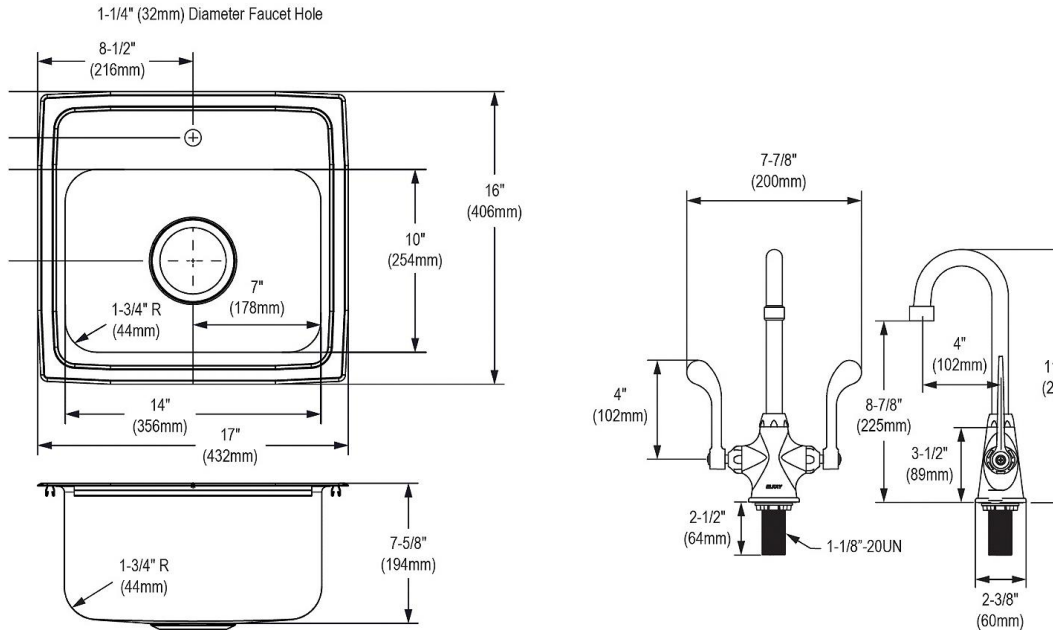

Included Accessories		
LK500	Elkay P-Trap with Cleanout Plug Spec Sheet (PDF)	
LK500GN04T4C	Elkay Single Hole with Concealed Deck Faucet with 4" Gooseneck Spout 4" Wristblade Handle+Drain Spec Sheet (PDF)	

In keeping with our policy of continuing product improvement, Elkay reserves the right to change product specifications without notice. Please visit elkay.com for the most current version of Elkay product specification sheets. This specification describes an Elkay product with design, quality, and functional benefits to the user. When making a comparison of other producers' offerings, be certain these features are not overlooked.