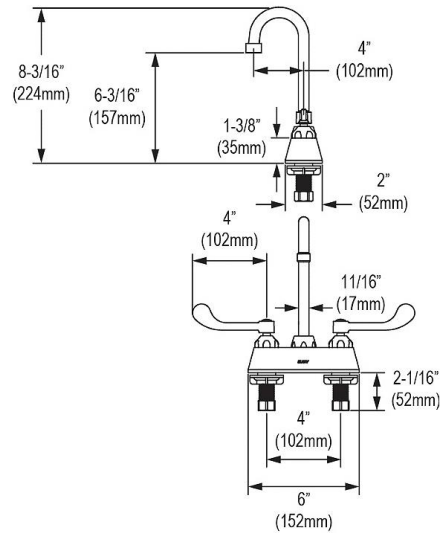

Installation Type:	Drop-in, Sink Kits
Material:	304 Stainless Steel
Finish:	Lustrous Satin
Gauge:	18
Sound Deadening:	Bottom only pads
Number of Bowls:	1
Sink Dimensions:	17" x 20" x 7-5/8"
Bowl 1 Dimensions:	14" x 14" x 7-1/2"
Drain Size:	3-1/2" (89mm)
Drain Location:	Center
Minimum Cabinet Size:	21"
Mounting Hardware:	Part # 64090012 included for countertops up to 3/4" (19mm) thick
Template Included:	No
Cutout Template #:	1000001272

Template is available for download at elkay.com. CAD software will be required to open the template.

Cutout Dimensions for Drop-in Installation:

16-3/8" x 19-3/8" (416mm x 492mm) with 1-1/2" (38mm) corner radius

Included Accessories		
LK406GN04T4C	Elkay 4" Centerset with Exposed Deck Faucet with 4" Gooseneck Spout 4" Wristblade Handle+Drain Spec Sheet (PDF)	
LK500	Elkay P-Trap with Cleanout Plug Spec Sheet (PDF)	

8mm Diameter Faucet Holes on 4" (102mm) Centers

In keeping with our policy of continuing product improvement, Elkay reserves the right to change product specifications without notice. Please visit elkay.com for the most current version of Elkay product specification sheets. This specification describes an Elkay product with design, quality, and functional benefits to the user. When making a comparison of other producers' offerings, be certain these features are not overlooked.