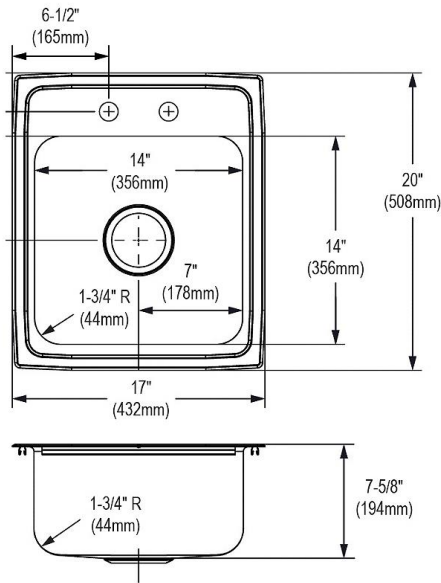

Installation Type:	Drop-in, Sink Kits
Material:	304 Stainless Steel
Finish:	Lustrous Satin
Gauge:	18
Sound Deadening:	Bottom only pads
Number of Bowls:	1
Sink Dimensions:	17" x 20" x 7-5/8"
Bowl 1 Dimensions:	14" x 14" x 7-1/2"
Drain Size:	3-1/2" (89mm)
Drain Location:	Center
Minimum Cabinet Size:	21"
Mounting Hardware:	Part # 64090012 included for countertops up to 3/4" (19mm) thick
Template Included:	No
Cutout Template #:	1000001272

Template is available for download at elkay.com. CAD software will be required to open the template.

Cutout Dimensions for Drop-in Installation:

16-3/8" x 19-3/8" (416mm x 492mm) with 1-1/2" (38mm) corner radius

8mm Diameter Faucet Holes on 4" (102mm) Centers

In keeping with our policy of continuing product improvement, Elkay reserves the right to change product specifications without notice. Please visit elkay.com for the most current version of Elkay product specification sheets. This specification describes an Elkay product with design, quality, and functional benefits to the user. When making a comparison of other producers' offerings, be certain these features are not overlooked.