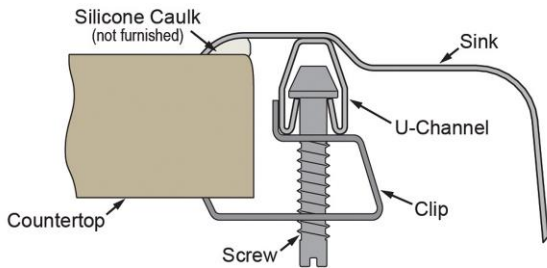

PRODUCT SPECIFICATIONS

Elkay Lustertone™ Classic Stainless Steel 17" x 20" x 7-5/8" 2-Hole Single Bowl Drop-in Sink + Faucet Kit. Sink is manufactured from 18 gauge 304 Stainless Steel with a Lustrous Satin finish, Center drain placement, and Bottom only pads.

Installation Type:	Drop-in, Sink Kits
Material:	304 Stainless Steel
Finish:	Lustrous Satin
Gauge:	18
Sound Deadening:	Bottom only pads
Number of Bowls:	1
Sink Dimensions:	17" x 20" x 7-5/8"
Bowl 1 Dimensions:	14" x 14" x 7-1/2"
Drain Size:	3-1/2" (89mm)
Drain Location:	Center
Minimum Cabinet Size:	21"
Mounting Hardware:	Part # 64090012 included for countertops up to 3/4" (19mm) thick
Template Included:	No
Cutout Template #:	1000001272

Template is available for download at elkay.com. CAD software will be required to open the template.

Cutout Dimensions for Drop-in Installation:

16-3/8" x 19-3/8" (416mm x 492mm) with 1-1/2" (38mm) corner radius

Installation Profile:

Included with Product:

LK406GN04T4SC faucet,
LK18B drain,
LK500 P-trap.

A Century of Tradition and Quality. For more than 100 years, Elkay has been making innovative products and providing exceptional customer care. We take pride in offering plumbing products that make life easier, inspire change and leave the world a better place.

Product Compliance:

Faucet:

ASME A112.19.3/CSA B45.4
ASME A112.18.1/CSA B125.1
CEC
NSF 372 (lead free)
NSF 61

Accessory:

ASME A112.18.2/CSA B125.2

[Clean and Care Manual (PDF)](#)

[Installation Instructions (PDF) - 1000005236](#)

[Installation Instructions (PDF) - 1000005235 drain](#)

[Installation Instructions (PDF) - A55483 Faucet](#)

[Warranty (PDF)](#)

Similar models are available with: ADA Depths

PART: _____ QTY: _____

PROJECT: _____

CONTACT: _____

DATE: _____

NOTES: _____

APPROVAL: _____

In keeping with our policy of continuing product improvement, Elkay reserves the right to change product specifications without notice. Please visit elkay.com for the most current version of Elkay product specification sheets. This specification describes an Elkay product with design, quality, and functional benefits to the user. When making a comparison of other producers' offerings, be certain these features are not overlooked.