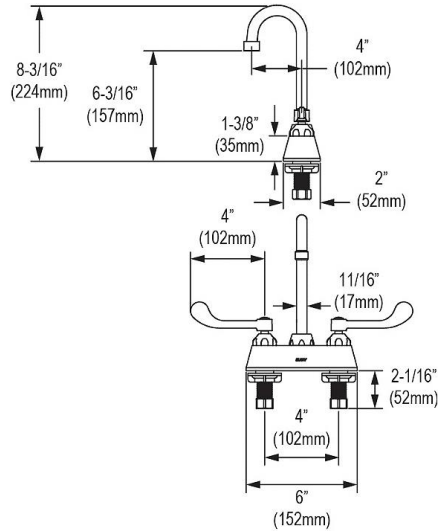

Template is available for download at elkay.com. CAD software will be required to open the template.

Cutout Dimensions for Drop-in Installation:

16-3/8" x 19-3/8" (416mm x 492mm) with 1-1/2" (38mm) corner radius

Included Accessories		
LK18B	Elkay 3-1/2" Drain Type 304 Stainless Steel Body Strainer and Tailpiece Spec Sheet (PDF)	
LK406GN04T4SC	Elkay 4" Centerset with Exposed Deck Faucet with 4" Gooseneck Spout 4" Wristblade Handle+Supplies Stops Drain Spec Sheet (PDF)	
LK500	Elkay P-Trap with Cleanout Plug Spec Sheet (PDF)	

8mm) Diameter Faucet Holes on 4" (102mm) Centers

In keeping with our policy of continuing product improvement, Elkay reserves the right to change product specifications without notice. Please visit elkay.com for the most current version of Elkay product specification sheets. This specification describes an Elkay product with design, quality, and functional benefits to the user. When making a comparison of other producers' offerings, be certain these features are not overlooked.