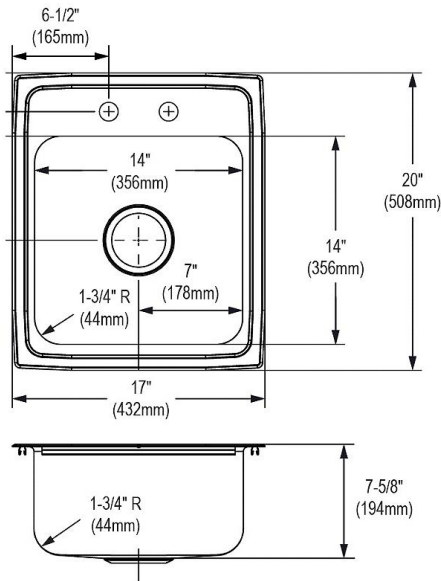

Installation Type:	Drop-in, Sink Kits
Material:	304 Stainless Steel
Finish:	Lustrous Satin
Gauge:	18
Sound Deadening:	Bottom only pads
Number of Bowls:	1
Sink Dimensions:	17" x 20" x 7-5/8"
Bowl 1 Dimensions:	14" x 14" x 7-1/2"
Drain Size:	3-1/2" (89mm)
Drain Location:	Center
Minimum Cabinet Size:	21"
Mounting Hardware:	Part # 64090012 included for countertops up to 3/4" (19mm) thick
Template Included:	No
Cutout Template #:	1000001272

Template is available for download at elkay.com. CAD software will be required to open the template.

Cutout Dimensions for Drop-in Installation:

16-3/8" x 19-3/8" (416mm x 492mm) with 1-1/2" (38mm) corner radius

Included Accessories		
LK18B	Elkay 3-1/2" Drain Type 304 Stainless Steel Body Strainer and Tailpiece Spec Sheet (PDF)	
LK406GN04T4SC	Elkay 4" Centerset with Exposed Deck Faucet with 4" Gooseneck Spout 4" Wristblade Handle+Supplies Stops Drain Spec Sheet (PDF)	
LK500	Elkay P-Trap with Cleanout Plug Spec Sheet (PDF)	

8mm) Diameter Faucet Holes on 4" (102mm) Centers

In keeping with our policy of continuing product improvement, Elkay reserves the right to change product specifications without notice. Please visit elkay.com for the most current version of Elkay product specification sheets. This specification describes an Elkay product with design, quality, and functional benefits to the user. When making a comparison of other producers' offerings, be certain these features are not overlooked.