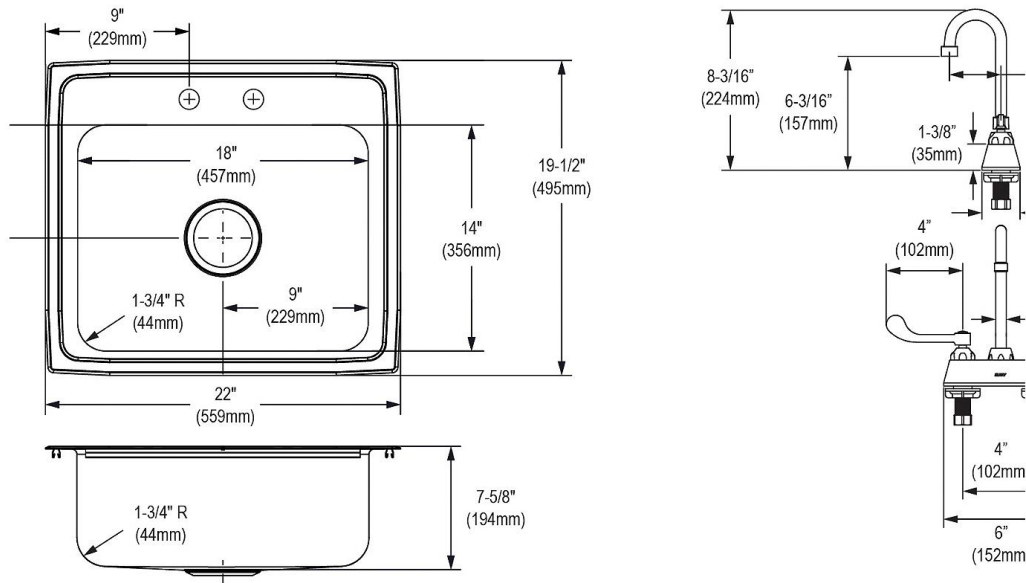

Included Accessories		
LK406GN04T4SC	Elkay 4" Centerset with Exposed Deck Faucet with 4" Gooseneck Spout 4" Wristblade Handle+Supplies Stops Drain Spec Sheet (PDF)	
LK500	Elkay P-Trap with Cleanout Plug Spec Sheet (PDF)	

1-1/2" (38mm) Diameter Faucet Holes on 4" (102mm) Centers

Optional Accessories		
LKGT1041	Elkay Gourmet Single Hole Kitchen Faucet Pull-out Spray and Lever Handle with Hi and Mid-rise Base Options Spec Sheet (PDF)	

In keeping with our policy of continuing product improvement, Elkay reserves the right to change product specifications without notice. Please visit elkay.com for the most current version of Elkay product specification sheets. This specification describes an Elkay product with design, quality, and functional benefits to the user. When making a comparison of other producers' offerings, be certain these features are not overlooked.