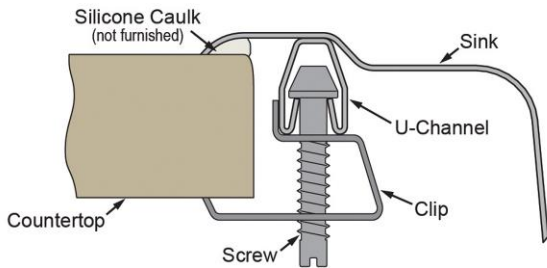

PRODUCT SPECIFICATIONS

Elkay Lustertone™ Classic Stainless Steel 22" x 19-1/2" x 7-5/8" 2-Hole Single Bowl Drop-in Sink + Faucet Kit. Sink is manufactured from 18 gauge 304 Stainless Steel with a Lustrous Satin finish, Center drain placement, and Bottom only pads.

Installation Type:	Drop-in, Sink Kits
Material:	304 Stainless Steel
Finish:	Lustrous Satin
Gauge:	18
Sound Deadening:	Bottom only pads
Number of Bowls:	1
Sink Dimensions:	22" x 19-1/2" x 7-5/8"
Bowl 1 Dimensions:	18" x 14" x 7-1/2"
Drain Size:	3-1/2" (89mm)
Drain Location:	Center
Minimum Cabinet Size:	27"
Mounting Hardware:	Part # 64090012 included for countertops up to 3/4" (19mm) thick
Template Included:	No
Cutout Template #:	1000001255

Template is available for download at elkay.com. CAD software will be required to open the template.

Cutout Dimensions for Drop-in Installation:

21-3/8" x 18-7/8" (543mm x 479mm) with 1-1/2" (38mm) corner radius

Installation Profile:

Included with Product:

LK406GN04T4SC faucet,
LK18B drain,
LK500 P-trap.

A Century of Tradition and Quality. For more than 100 years, Elkay has been making innovative products and providing exceptional customer care. We take pride in offering plumbing products that make life easier, inspire change and leave the world a better place.

Product Compliance:

Faucet:

ASME A112.19.3/CSA B45.4
ASME A112.18.1/CSA B125.1
CEC
NSF 372 (lead free)
NSF 61

Accessory:

ASME A112.18.2/CSA B125.2

[Clean and Care Manual (PDF)](#)

[Installation Instructions (PDF) - 1000005236](#)

[Installation Instructions (PDF) - 1000005235 drain](#)

[Installation Instructions (PDF) - A55483 Faucet](#)

[Warranty (PDF)](#)

PART: _____ QTY: _____

PROJECT: _____

CONTACT: _____

DATE: _____

NOTES: _____

APPROVAL: _____

In keeping with our policy of continuing product improvement, Elkay reserves the right to change product specifications without notice. Please visit elkay.com for the most current version of Elkay product specification sheets. This specification describes an Elkay product with design, quality, and functional benefits to the user. When making a comparison of other producers' offerings, be certain these features are not overlooked.