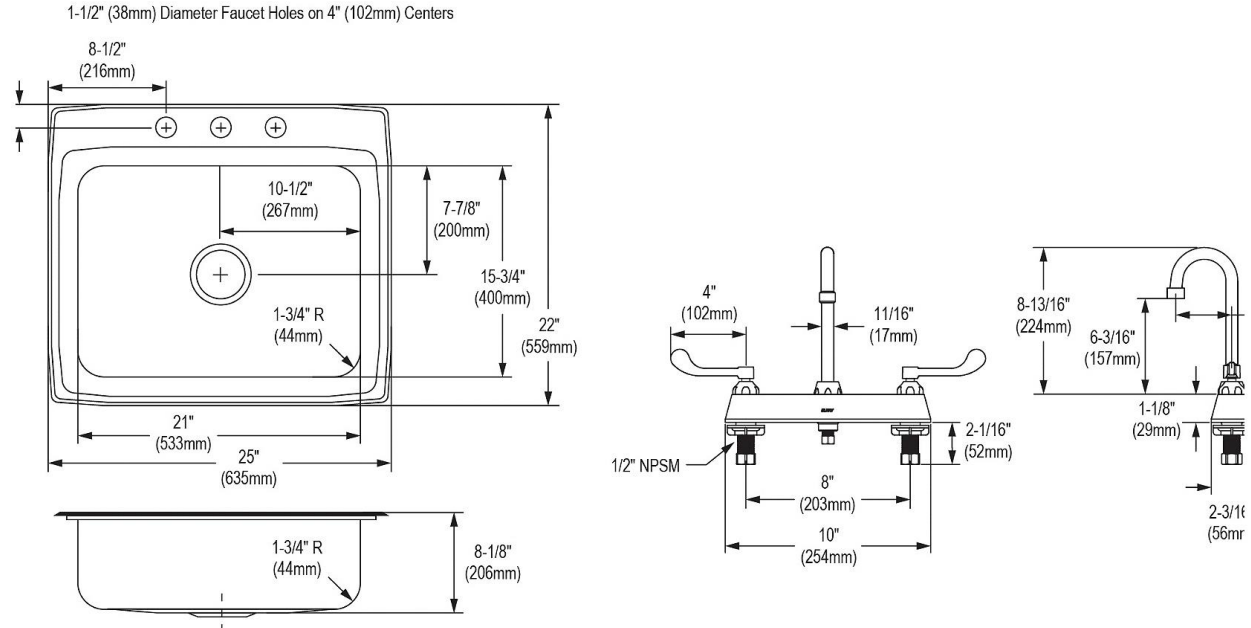

Included Accessories		
LK500	Elkay P-Trap with Cleanout Plug Spec Sheet (PDF)	
LK810GN04T4SC	Elkay 8" Centerset with Concealed Deck Faucet with 5" Gooseneck Spout 4" Wristblade Handle+Supplies Stops Drain Spec Sheet (PDF)	

Optional Accessories		
LKGT1041	Elkay Gourmet Single Hole Kitchen Faucet Pull-out Spray and Lever Handle with Hi and Mid-rise Base Options Spec Sheet (PDF)	NO IMAGE AVAILABLE

In keeping with our policy of continuing product improvement, Elkay reserves the right to change product specifications without notice. Please visit elkay.com for the most current version of Elkay product specification sheets. This specification describes an Elkay product with design, quality, and functional benefits to the user. When making a comparison of other producers' offerings, be certain these features are not overlooked.