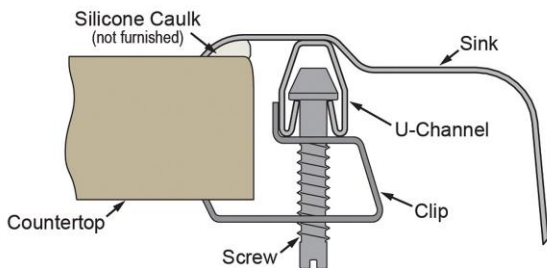

PRODUCT SPECIFICATIONS

Elkay Lustertone™ Classic Stainless Steel 25" x 22" x 8-1/8" 3-Hole Single Bowl Drop-in Sink + Faucet Kit. Sink is manufactured from 18 gauge 304 Stainless Steel with a Lustrous Satin finish, Center drain placement, and Sides and Bottom pads.

Installation Type:	Drop-in, Sink Kits
Material:	304 Stainless Steel
Finish:	Lustrous Satin
Gauge:	18
Sound Deadening:	Sides and Bottom pads
Number of Bowls:	1
Sink Dimensions:	25" x 22" x 8-1/8"
Bowl 1 Dimensions:	21" x 15-3/4" x 7-3/4"
Drain Size:	3-1/2" (89mm)
Drain Location:	Center
Minimum Cabinet Size:	30"
Mounting Hardware:	Part # 64090012 included for countertops up to 3/4" (19mm) thick
Template Included:	No
Cutout Template #:	1000001188

Template is available for download at elkay.com. CAD software will be required to open the template.

Cutout Dimensions for Drop-in Installation:

24-3/8" x 21-3/8" (619mm x 543mm) with 1-1/2" (38mm) corner radius

Installation Profile:

Included with Product:

LK810GN04T4SC faucet,
LK18B drain,
LK500 P-trap.

A Century of Tradition and Quality. For more than 100 years, Elkay has been making innovative products and providing exceptional customer care. We take pride in offering plumbing products that make life easier, inspire change and leave the world a better place.