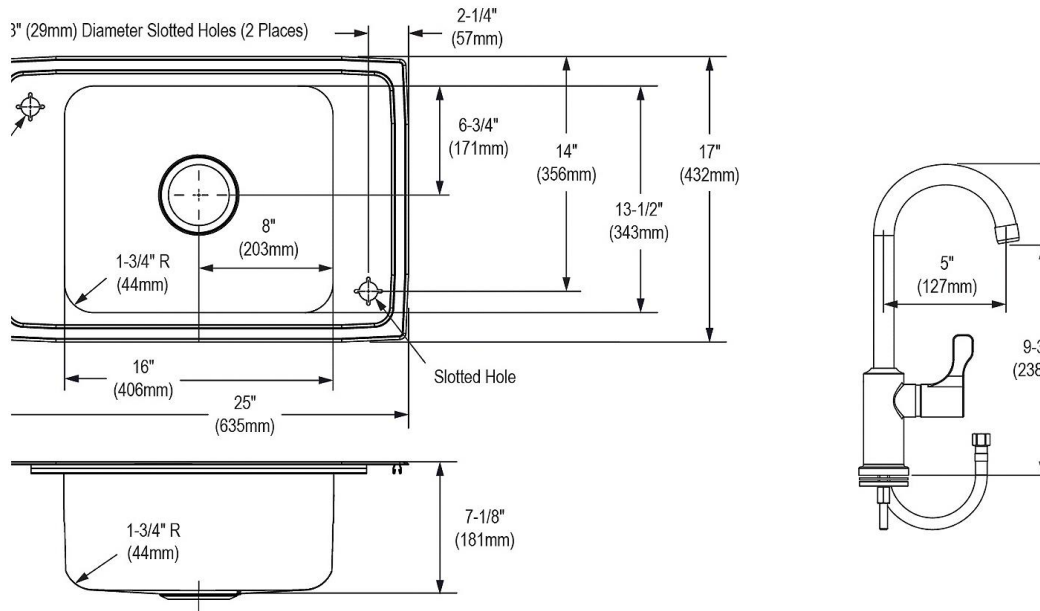

Included Accessories		
LKVR18	Elkay 3-1/2" Drain Nickel Plated Brass Body Vandal-resistant Strainer and Tailpiece Spec Sheet (PDF)	
LKDVR208513LC	Elkay Single Hole 12-1/2" Vandal Resistant Deck Mount Faucet with Gooseneck Spout Lever Handle on Left Side Chrome Spec Sheet (PDF)	
LKVR1141A	Elkay Vandal Resistant Classroom Bubbler Spec Sheet (PDF)	

In keeping with our policy of continuing product improvement, Elkay reserves the right to change product specifications without notice. Please visit elkay.com for the most current version of Elkay product specification sheets. This specification describes an Elkay product with design, quality, and functional benefits to the user. When making a comparison of other producers' offerings, be certain these features are not overlooked.