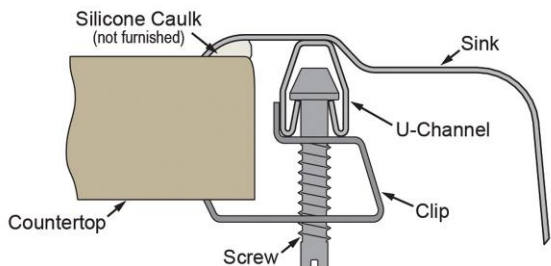

PRODUCT SPECIFICATIONS

Elkay Celebrity Stainless Steel 25" x 17" x 7-1/8" 2-Hole Single Bowl Drop-in Classroom Sink and Faucet Kit. Sink is manufactured from 20 gauge 304 Stainless Steel with a Brushed Satin finish, Center drain placement, and Bottom only pads.

Installation Type:	Drop-in, Sink Kits
Material:	304 Stainless Steel
Finish:	Brushed Satin
Gauge:	20
Sound Deadening:	Bottom only pads
Number of Bowls:	1
Sink Dimensions:	25" x 17" x 7-1/8"
Bowl 1 Dimensions:	16" x 13-1/2" x 7"
Drain Size:	3-1/2" (89mm)
Drain Location:	Center
Minimum Cabinet Size:	30"
Mounting Hardware:	Part # 64090012 included for countertops up to 3/4" (19mm) thick
Template Included:	No
Cutout Template #:	1000001246

Template is available for download at elkay.com. CAD software will be required to open the template.

Cutout Dimensions for Drop-in Installation:

24-3/8" x 16-3/8" (619mm x 416mm) with 1-1/2" (38mm) corner radius

Installation Profile:

Included with Product: LKDVR208513LC faucet, LKVR18 drain, LKVR1141A bubblers

A Century of Tradition and Quality. For more than 100 years, Elkay has been making innovative products and providing exceptional customer care. We take pride in offering plumbing products that make life easier, inspire change and leave the world a better place.

Product Compliance: ASME A112.19.3/CSA B45.4
Faucet: ASME A112.18.1/CSA B125.1
CEC
NSF 372 (lead free)
NSF 61 (Q≤1)
Accessory: ASME A112.18.2/CSA B125.2

[Clean and Care Manual (PDF)](#)
[Installation Instructions (PDF) - 1000005236](#)
[Installation Instructions (PDF) - 0000001000](#)
[Installation Instructions (PDF) - 1000005235 drain](#)
[Warranty (PDF)](#)

PART: _____ QTY: _____
PROJECT: _____
CONTACT: _____
DATE: _____
NOTES: _____
APPROVAL: _____

In keeping with our policy of continuing product improvement, Elkay reserves the right to change product specifications without notice. Please visit elkay.com for the most current version of Elkay product specification sheets. This specification describes an Elkay product with design, quality, and functional benefits to the user. When making a comparison of other producers' offerings, be certain these features are not overlooked.