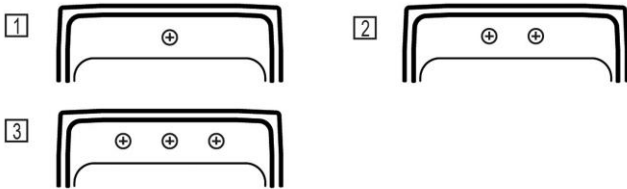

PRODUCT SPECIFICATIONS

Elkay Celebrity Stainless Steel 19" x 17" x 6-1/8" Single Bowl Drop-in Bathroom Sink with Overflow. Sink is manufactured from 20 gauge 304 Stainless Steel with a Brushed Satin finish, Rear Center drain placement, and Bottom only pads.

Installation Type:	Drop-in
Material:	304 Stainless Steel
Finish:	Brushed Satin
Gauge:	20
Sound Deadening:	Bottom only pads
Number of Bowls:	1
Sink Dimensions:	19" x 17" x 6-1/8"
Bowl 1 Dimensions:	16" x 11-1/2" x 6"
Drain Size:	1-1/2" (38mm)
Drain Location:	Rear Center
Minimum Cabinet Size:	24"
Mounting Hardware:	Part # 64090012 included for countertops up to 3/4" (19mm) thick
Template Included:	No
Cutout Template #:	1000001256

Template is available for download at [elkay.com](#). CAD software will be required to open the template.

Cutout Dimensions for Drop-in Installation:
18-3/8" x 16-3/8" (467mm x 416mm) with 1-1/2" (38mm) corner radius

Hole Drilling Configurations:

1-1/4" (32mm) Diameter Faucet Holes
1, 2, and 3 Hole Models are on 4" Centers
CS3 Hole Model is on 2" Centers

PART: _____ QTY: _____
PROJECT: _____
CONTACT: _____
DATE: _____
NOTES: _____
APPROVAL: _____