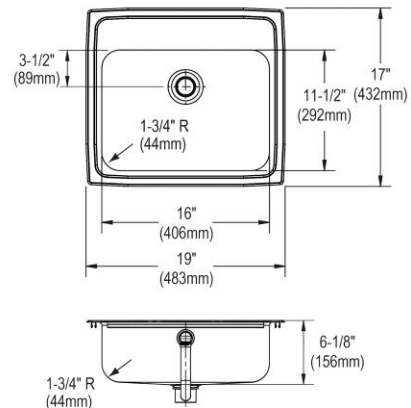

Included with Product: LKF294 overflow Assembly

A Century of Tradition and Quality. For more than 100 years, Elkay has been making innovative products and providing exceptional customer care. We take pride in offering plumbing products that make life easier, inspire change and leave the world a better place.

Product Compliance: ADA & ICC A117.1
ASME A112.19.3/CSA B45.4

Sinks are listed by IAPMO® as meeting the applicable requirements of the Uniform Plumbing Code®, International Plumbing Code®, and National Plumbing Code of Canada.

Complies with ADA & ICC A117.1 accessibility requirements when installed according to the requirements outlined in these standards.

- [Clean and Care Manual (PDF)](#)
- [Installation Instructions (PDF) - 1000005236](#)
- [Installation Instructions (PDF) - 74180001_overflow](#)
- [Warranty (PDF)](#)

Similar models are available with: overflow assembly