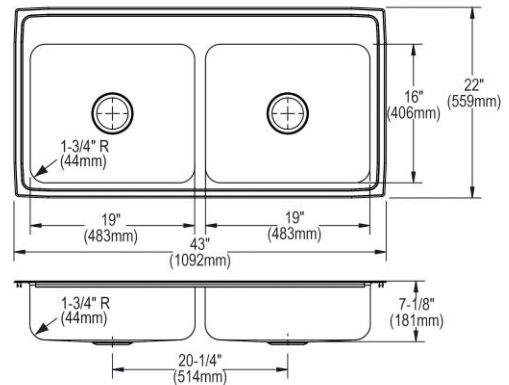

A Century of Tradition and Quality. For more than 100 years, Elkay has been making innovative products and providing exceptional customer care. We take pride in offering plumbing products that make life easier, inspire change and leave the world a better place.

Product Compliance: ASME A112.19.3/CSA B45.4

Sinks are listed by IAPMO® as meeting the applicable requirements of the Uniform Plumbing Code®, International Plumbing Code®, and National Plumbing Code of Canada.

[Clean and Care Manual (PDF)](#)
[Installation Instructions (PDF) - 1000005236](#)
[Warranty (PDF)](#)