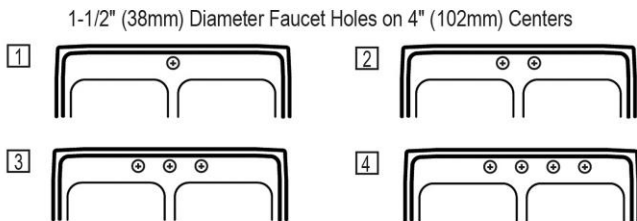

PRODUCT SPECIFICATIONS

Elkay Celebrity® Stainless Steel 43" x 22" x 7-1/8" Equal Double Bowl Drop-in Sink. Sink is manufactured from 20 gauge 304 Stainless Steel with a Brushed Satin finish, Center drain placement, and Bottom only pads.

Installation Type:	Drop-in
Material:	304 Stainless Steel
Finish:	Brushed Satin
Gauge:	20
Sound Deadening:	Bottom only pads
Number of Bowls:	2
Sink Dimensions:	43" x 22" x 7-1/8"
Bowl 1 Dimensions:	19" x 16" x 7"
Bowl 2 Dimensions:	19" x 16" x 7"
Drain Size:	3-1/2" (89mm)
Drain Location:	Center
Minimum Cabinet Size:	48"
Mounting Hardware:	Part # 64090014 included for countertops up to 3/4" (19mm) thick
Template Included:	No
Cutout Template #:	1000001286

Template is available for download at elkay.com. CAD software will be required to open the template.

Cutout Dimensions for Drop-in Installation:
42-3/8" x 21-3/8" (1076mm x 543mm) with 1-1/2" (38mm) corner radius

Hole Drilling Configurations: