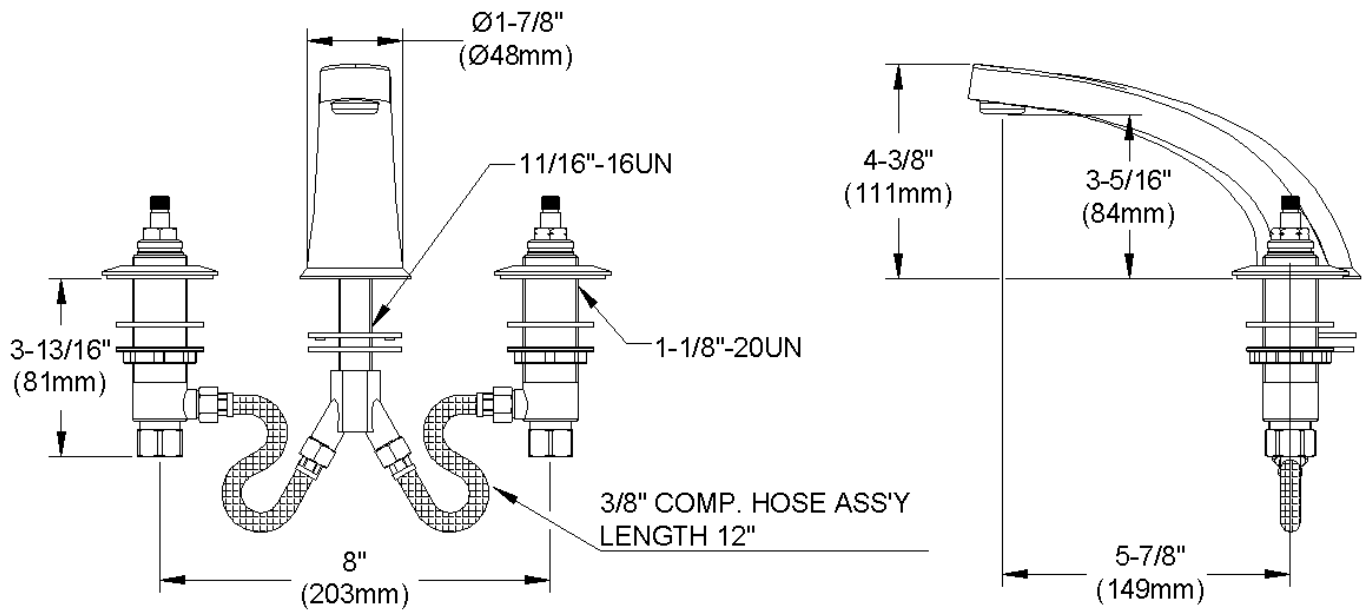

ELKAY[®]

SPECIFICATIONS

Commercial Faucet Model LK804CF06T6 Deck Mount 8" Center Cast Fixed Spout 6"

GENERAL FEATURES

- Quarter turn ceramic disc cartridge
- Solid brass construction
- Chrome finish
- Replacement cartridge A70001 for cold
- Replacement cartridge A70002 for hot
- Adjustable mounting up to 8" spread

COMPLIES WITH:

- ASME/ANSI A112.18.1
- CSA B125-01
- NSF/ANSI 61
- ADA
- UPC/CUPC
- IAPMO Listed

Wristblade Handle 6 inch, Two Piece

Replacement Handle A55388
Replacement Escutcheon A55390

FRONT VIEW

(shown less handles)