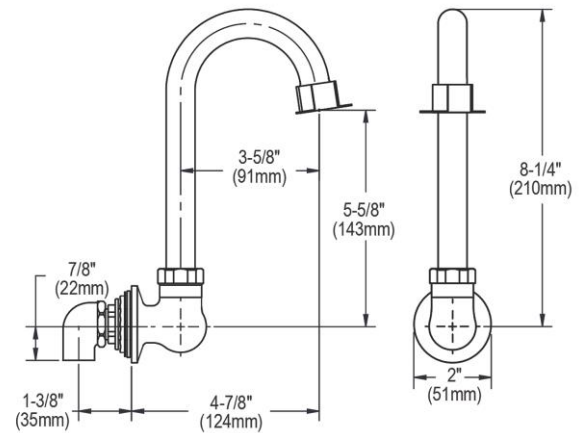

PART: _____ QTY: _____

PROJECT: _____

CONTACT: _____

DATE: _____

NOTES: _____

APPROVAL: _____

In keeping with our policy of continuing product improvement, Elkay reserves the right to change product specifications without notice. Please visit elkay.com for the most current version of Elkay product specification sheets. This specification describes an Elkay product with design, quality, and functional benefits to the user. When making a comparison of other producers' offerings, be certain these features are not overlooked.