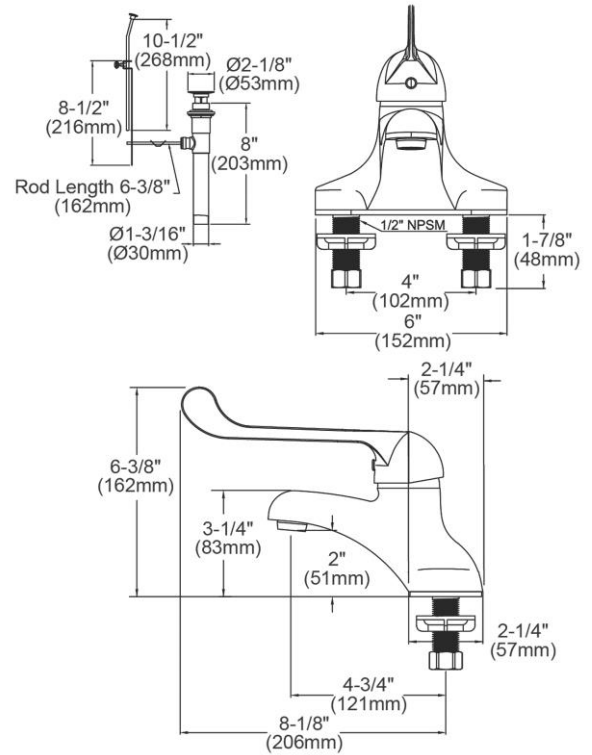

In keeping with our policy of continuing product improvement, Elkay reserves the right to change product specifications without notice. Please visit elkay.com for the most current version of Elkay product specification sheets. This specification describes an Elkay product with design, quality, and functional benefits to the user. When making a comparison of other producers' offerings, be certain these features are not overlooked.