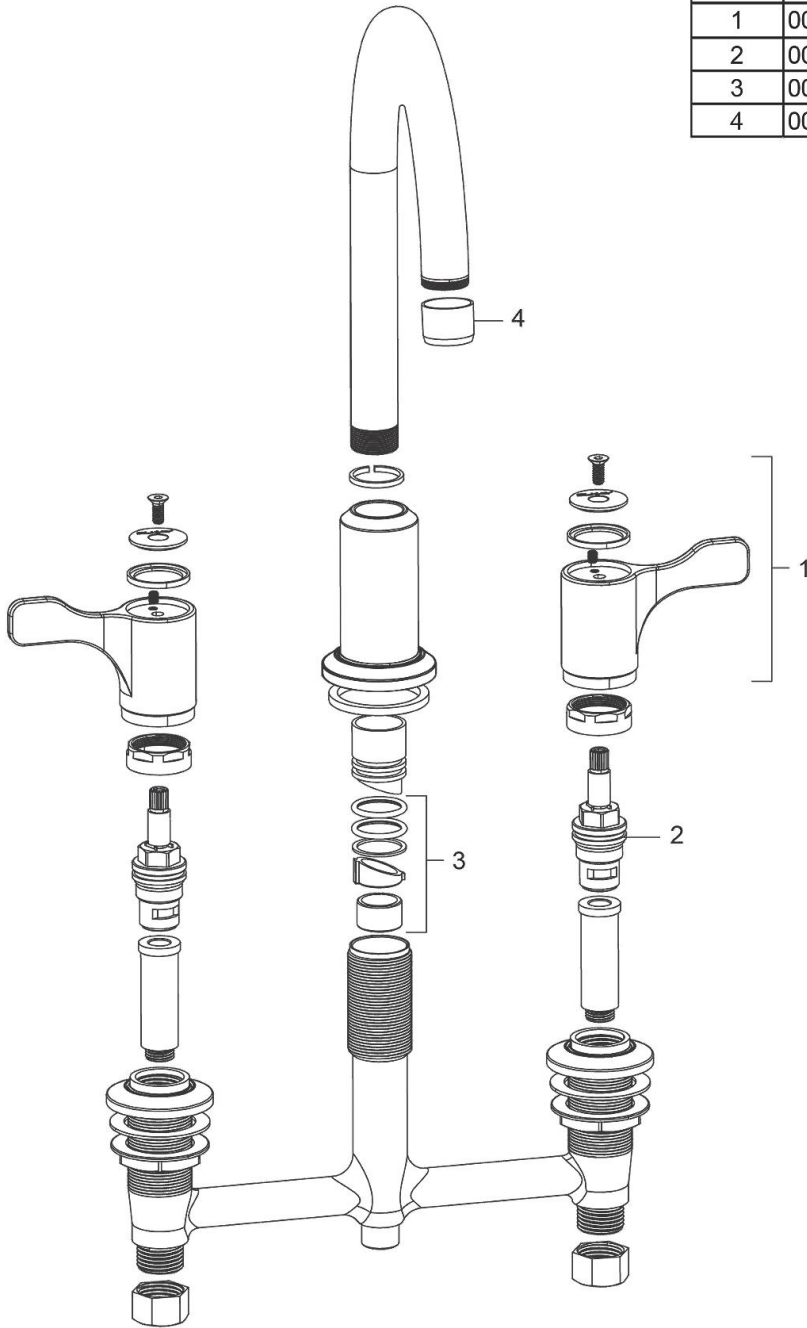

PRODUCT SPECIFICATIONS

Elkay 8" Centerset Concealed Deck Mount Faucet with Arc Spout and 4" Lever Handles Chrome. Faucet has a flow rate of 1.5 GPM, and is made of Chrome-plated Brass material, with a Quarter Turn Ceramic Disc valve. Faucet requires 3 faucet holes.

Mounting Type:	Deck Mount
Special Features:	Low Flow
Finish:	Chrome (CR)
Handle Type:	4" Lever Handle
Deck Clearance:	7"
Spout Reach:	7"
Spout Height:	11"
Hole Drillings:	3
Material:	Chrome-plated Brass
Valve Type:	Quarter Turn Ceramic Disc
Valve Connection:	1/2"-14 NPSM
Flow Rate:	1.5 GPM
Faucet Hole Size (min):	1-1/4"
Faucet Hole Spread:	8
Countertop Thickness:	1-1/8
Spout Swing Rotation:	360°
Spout Type:	Arc Tube

Product Compliance: ADA & ICC A117.1
ASME A112.18.1/CSA B125.1
CEC
NSF 372 (lead free)
NSF 61

Complies with ADA & ICC A117.1 accessibility requirements when installed according to the requirements outlined in these standards.

ITEM	PART #	DESCRIPTION
1	0000000679	4" Blade Handle
2	0000000682	Cartridges
3	0000000685	Multi Swing Spout Repair Kit
4	0000000688	Aerator

In keeping with our policy of continuing product improvement, Elkay reserves the right to change product specifications without notice. Please visit elkay.com for the most current version of Elkay product specification sheets. This specification describes an Elkay product with design, quality, and functional benefits to the user. When making a comparison of other producers' offerings, be certain these features are not overlooked.