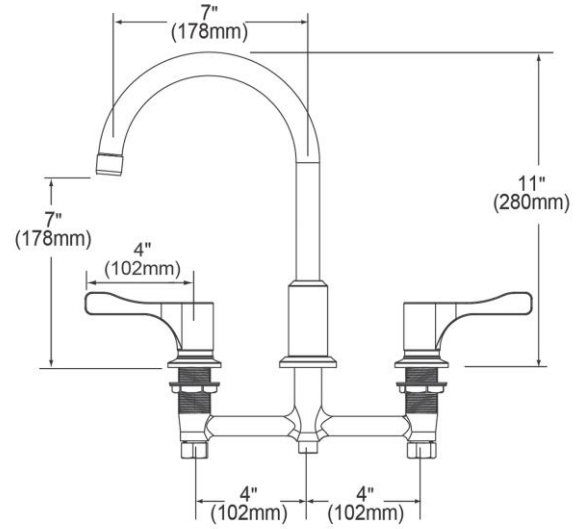

In keeping with our policy of continuing product improvement, Elkay reserves the right to change product specifications without notice. Please visit elkay.com for the most current version of Elkay product specification sheets. This specification describes an Elkay product with design, quality, and functional benefits to the user. When making a comparison of other producers' offerings, be certain these features are not overlooked.