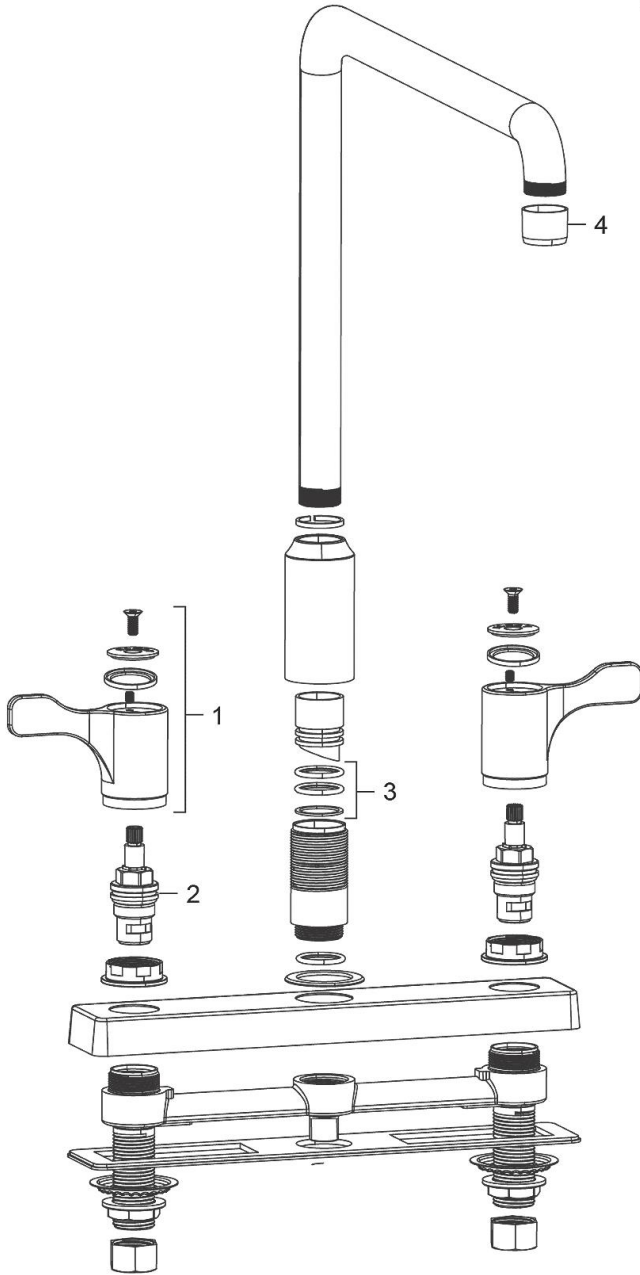

**PRODUCT SPECIFICATIONS**

Elkay 8" Centerset Exposed Deck Mount Faucet with Arc Spout and 2-5/8" Lever Handles Chrome. Faucet has a flow rate of 1.5 GPM, and is made of Chrome-plated Brass material, with a Quarter Turn Ceramic Disc valve. Faucet requires 3 faucet holes.

<b>Mounting Type:</b>	Deck Mount
<b>Special Features:</b>	Low Flow
<b>Finish:</b>	Chrome (CR)
<b>Handle Type:</b>	2.6" Lever Handle
<b>Deck Clearance:</b>	10"
<b>Spout Reach:</b>	8"
<b>Spout Height:</b>	12-1/8"
<b>Hole Drillings:</b>	3
<b>Material:</b>	Chrome-plated Brass
<b>Valve Type:</b>	Quarter Turn Ceramic Disc
<b>Valve Connection:</b>	1/2"-14 NPSM
<b>Flow Rate:</b>	1.5 GPM
<b>Faucet Hole Size (min):</b>	1-1/4"
<b>Faucet Hole Spread:</b>	4
<b>Countertop Thickness:</b>	1-1/8
<b>Spout Swing Rotation:</b>	360°
<b>Spout Type:</b>	Arc Tube

ITEM	PART #	DESCRIPTION
1	0000000680	2.6" Blade Handle
2	0000000682	Cartridges
3	0000000686	360° Swing Spout Repair Kit
4	0000000688	Aerator

*In keeping with our policy of continuing product improvement, Elkay reserves the right to change product specifications without notice. Please visit [elkay.com](http://elkay.com) for the most current version of Elkay product specification sheets. This specification describes an Elkay product with design, quality, and functional benefits to the user. When making a comparison of other producers' offerings, be certain these features are not overlooked.*