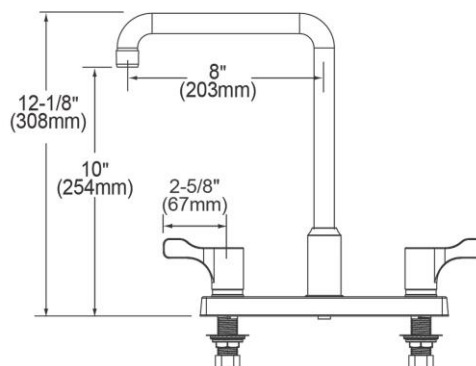

In keeping with our policy of continuing product improvement, Elkay reserves the right to change product specifications without notice. Please visit elkay.com for the most current version of Elkay product specification sheets. This specification describes an Elkay product with design, quality, and functional benefits to the user. When making a comparison of other producers' offerings, be certain these features are not overlooked.