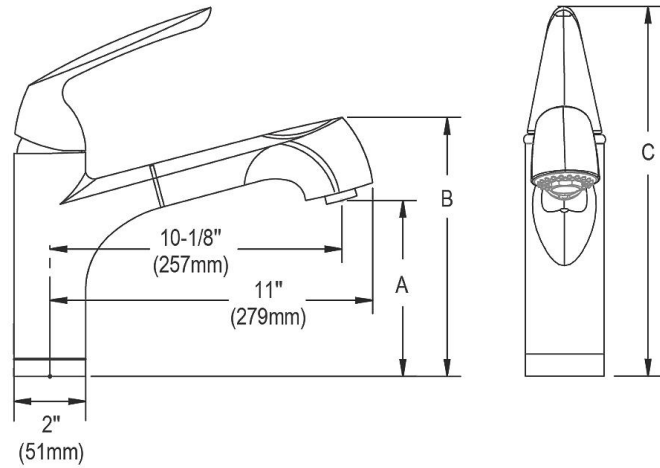

Mounting Type:	Deck Mount
Special Features:	Low Flow Solid Brass Construction
Spray Type:	Pull Out
Finish:	Brushed Nickel (NK), Chrome (CR), Oil-rubbed Bronze (RB)
Handle Type:	Lever Handle
Deck Clearance:	6-1/4"
Spout Reach:	10-1/8"
Spout Height:	11"
Hole Drillings:	1
Material:	Brass
Valve Type:	Ceramic Disc
Valve Connection:	3/8" Female Compression Hose Assembly
Flow Rate:	1.75 GPM
Faucet Hole Size (min):	1-3/8"
Countertop Thickness:	2-1/2
Spout Swing Rotation:	110°
Spout Type:	Pull-out Spray
Spray Functions:	Aerated, Spray

Product Compliance: ADA & ICC A117.1
ASME A112.18.1/CSA B125.1
CEC
NSF 372 (lead free)
NSF 61

Complies with ADA & ICC A117.1 accessibility requirements when installed according to the requirements outlined in these standards.

A: Mid Rise 6-1/4" (159mm) Hi Rise 8-3/4" (222mm)
 B: Mid Rise 8-5/8" (219mm) Hi Rise 11" (279mm)
 C: Mid Rise 10-5/16"(262mm) Hi Rise 12-13/16"(325mm)

Optional Accessories

<p>LKGT1054</p>	<p>Elkay Gourmet 2" x 4-5/8" x 3-5/8" Soap / Lotion Dispenser Spec Sheet (PDF)</p>	
---------------------------------	---	---