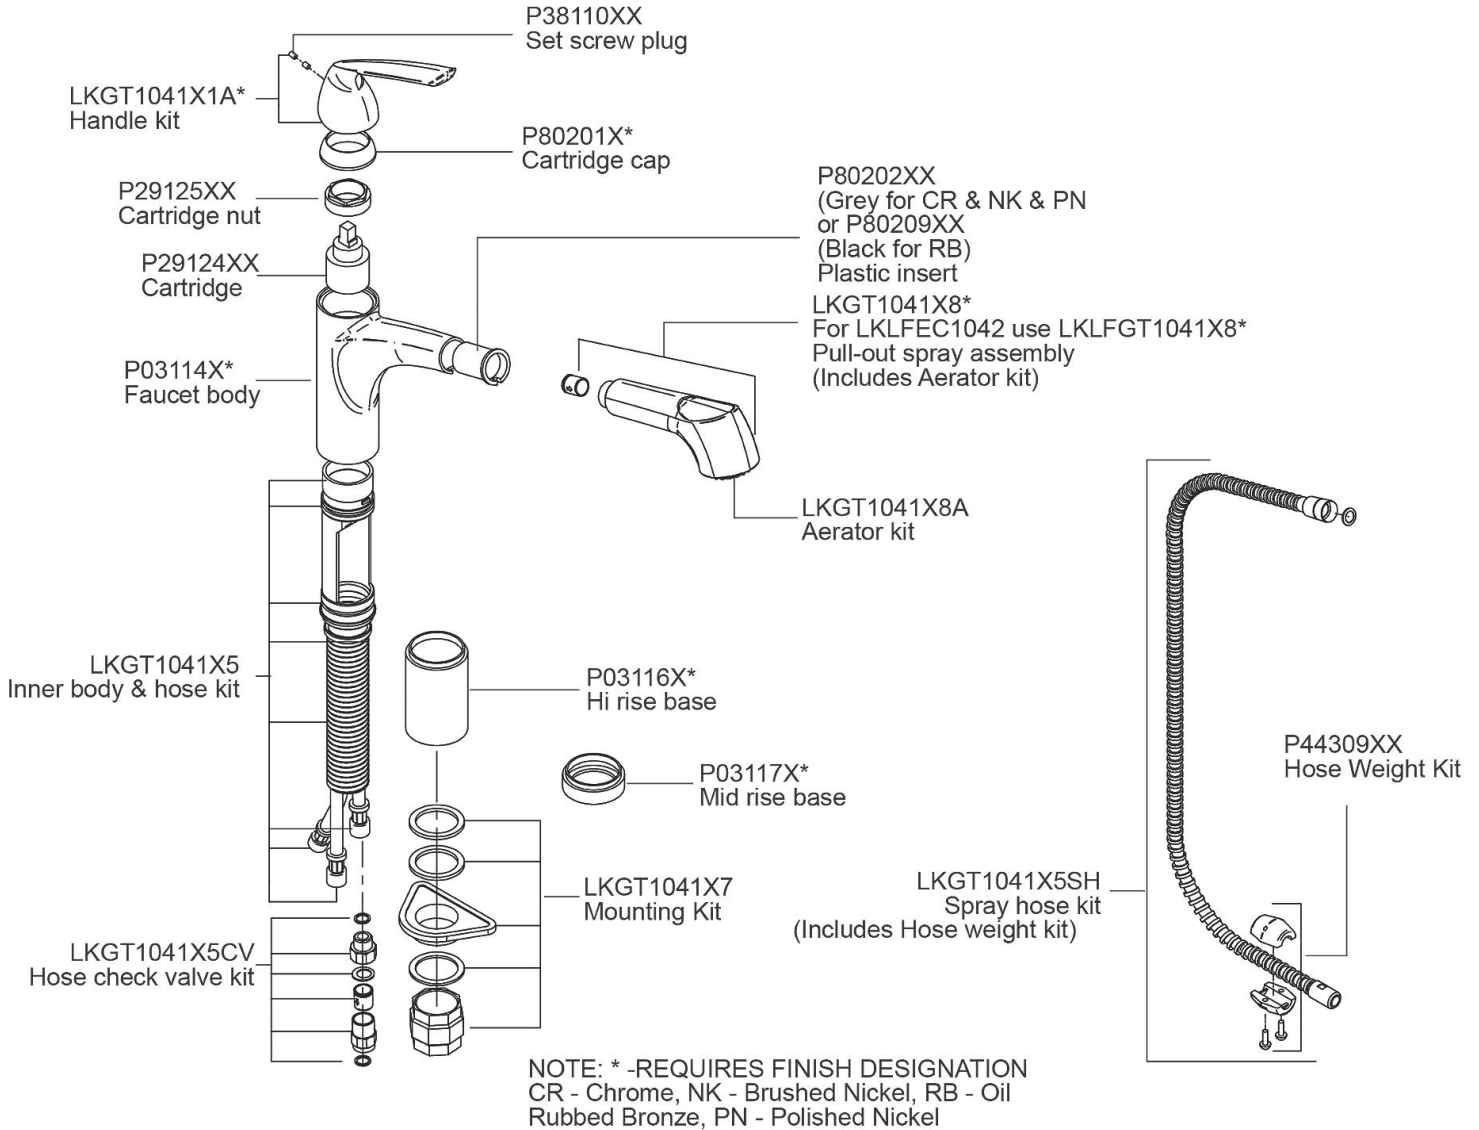

In keeping with our policy of continuing product improvement, Elkay reserves the right to change product specifications without notice. Please visit elkay.com for the most current version of Elkay product specification sheets. This specification describes an Elkay product with design, quality, and functional benefits to the user. When making a comparison of other producers' offerings, be certain these features are not overlooked.