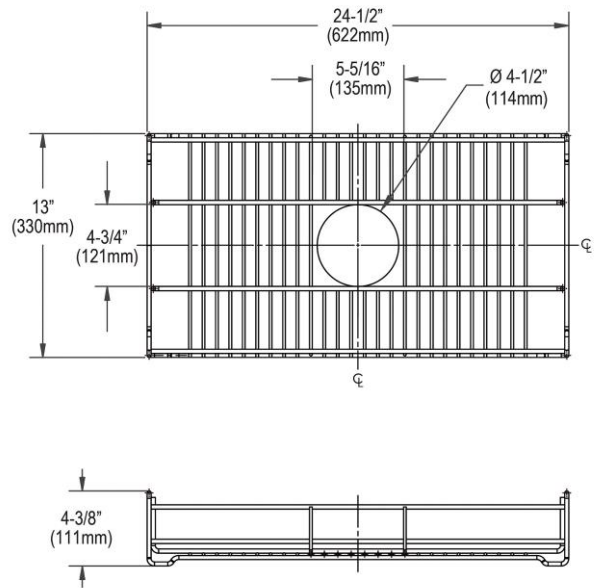

Material:	Stainless Steel
Dimensions:	24-1/2" x 13" x 4-3/8"
Fits Bowl Size(s):	25.88" x 14.38"

AMERICAN PRIDE. A LIFETIME TRADITION.
Like your family, the Elkay family has values and traditions that endure. For almost a century, Elkay has been a family-owned and operated company, providing thousands of jobs that support our families and communities.

[Clean and Care Manual (PDF)](#)
[Warranty (PDF)](#)