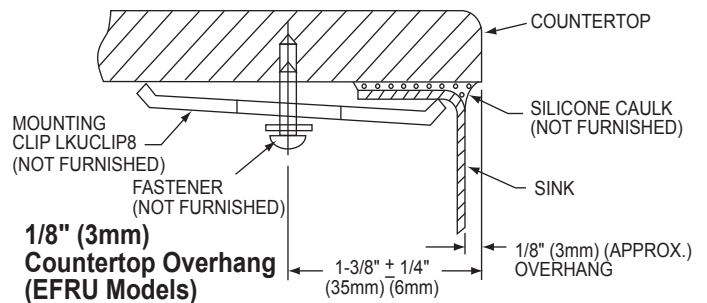

Installation Profile of EFRU Models
The template provided with each EFRU sink provides the only type of installation recommended by Elkay.