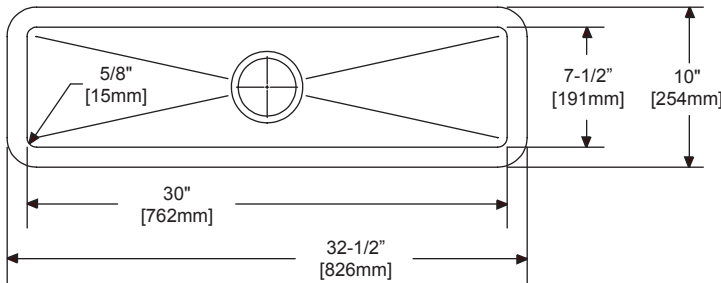

SINK DIMENSIONS*

Model Number	Overall		Inside Bowl			Cutout in Countertop	Minimum Cabinet Size
	L	W	L	W	D		
EFRU3007	32 1/2 (826mm)	10 (254mm)	30 (762mm)	7 1/2 (191mm)	6 (152mm)	See Template**	36 (914mm)

* Length is left to right. Width is front to back.

** Template 74180672 is packed with every sink.