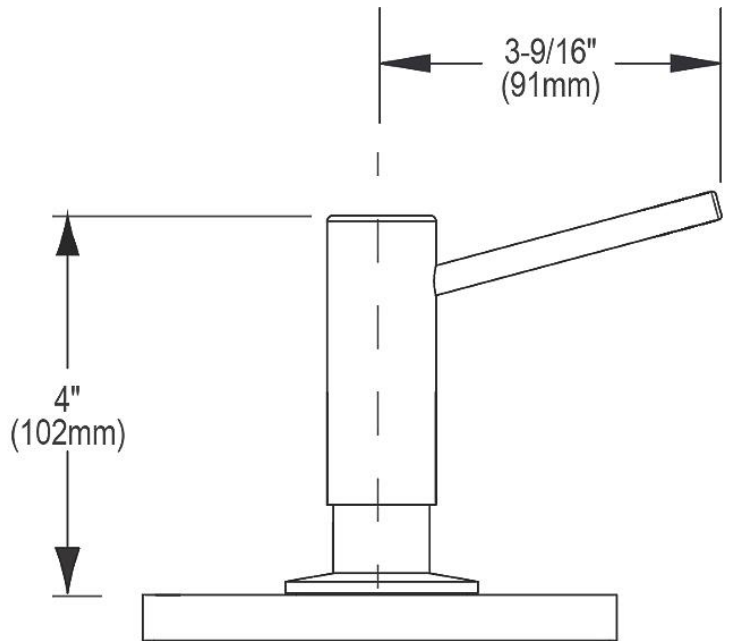

PRODUCT SPECIFICATIONS

Material:	Brass
Finish:	Brushed Nickel (NK), Chrome (CR), Oil Rubbed Bronze (RB)
Dimensions:	2" x 4-5/8" x 15-5/16"

Special Note: One 1-1/4" (32mm) faucet hole required

AMERICAN PRIDE. A LIFETIME TRADITION.
Like your family, the Elkay family has values and traditions that endure. For almost a century, Elkay has been a family-owned and operated company, providing thousands of jobs that support our families and communities.
[Clean and Care Manual \(PDF\)](#)
[Installation Instructions \(PDF\)](#)
[Warranty \(PDF\)](#)