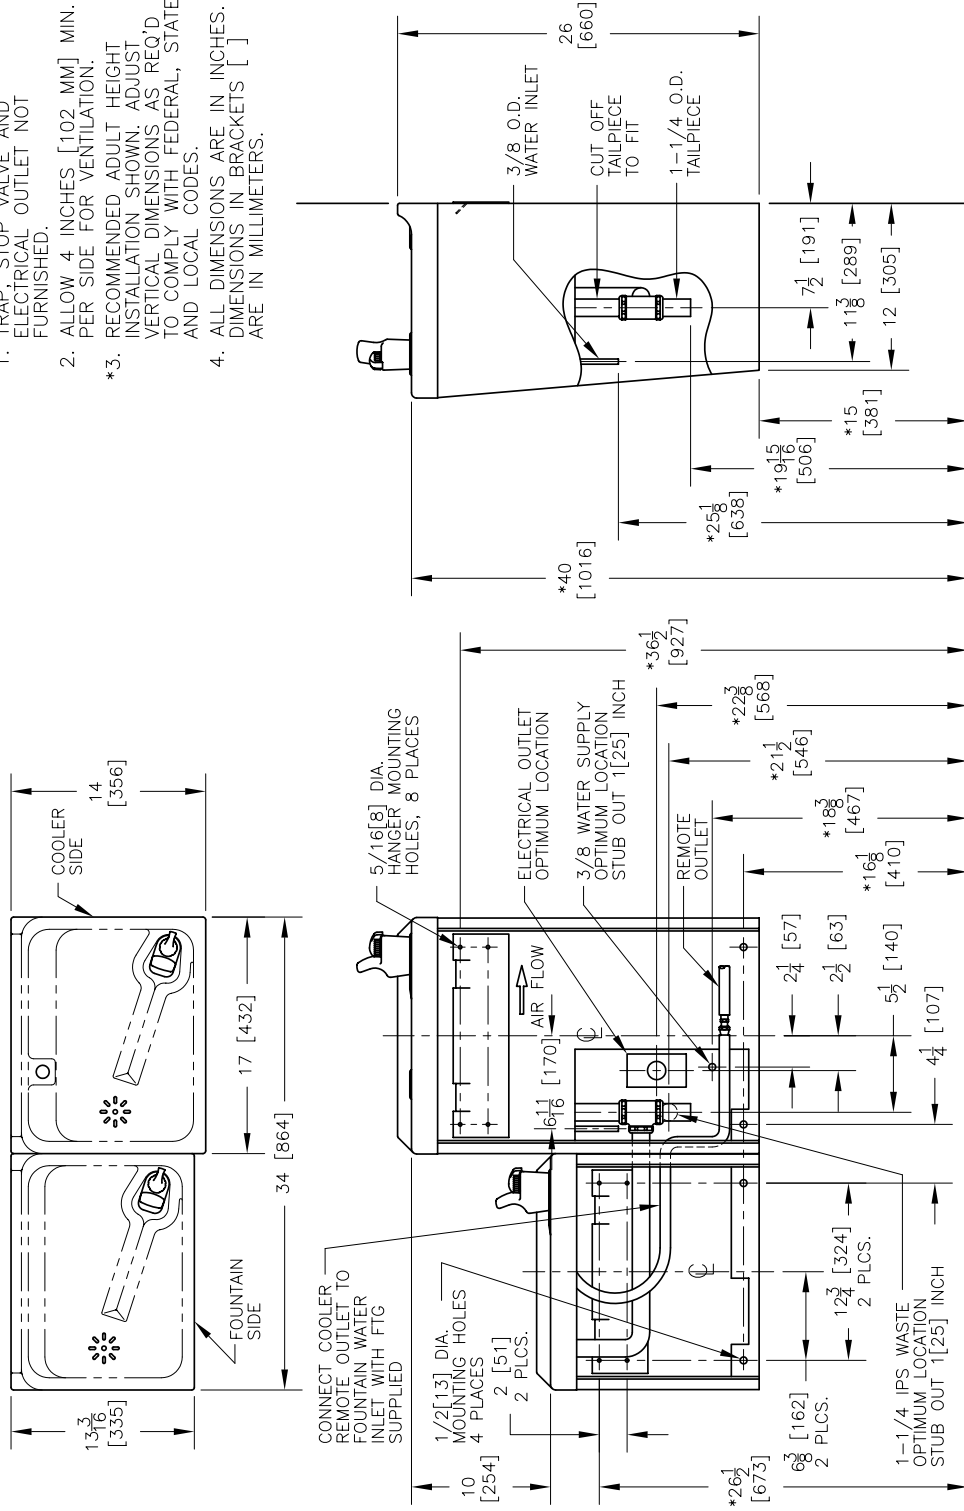

Technical Sheet

Split-Level On-A-Wall

- PLFCMSL

Suggested Specification

Model PLFCMSL is a non-refrigerated, compact on-a-wall add-on kit. It converts an on-a-wall unit to a split level unit. Model PCMSL serves children, adults for two-level dispensing of cold drinking water. Includes a specially fabricated cabinet side panel for the full-size On-A-Wall water cooler and insulated interconnecting water and waste lines with fittings. Cabinet finish shall be greystone powder coated paint on galvanized steel or brushed stainless steel. Model PLFCMSL is available for addition to any P8M and PLF8MH.

Installation

- Prior to roughing consult with local, state and federal codes for proper mounting height
- Shipped with complete instructions and wall mounting bracket
- Removable side and front panels provide easy access for installation

WARNING:

Cancer and Reproductive Harm
www.P65Warnings.ca.gov

OASIS® SPLIT LEVEL ON-A-WALL SIDE FOUNTAIN MODEL

NOTES:

1. TRAP, STOP VALVE, AND ELECTRICAL OUTLET NOT FURNISHED.
2. ALLOW 4 INCHES [102 MM] MIN. PER SIDE FOR VENTILATION. RECOMMENDED ADULT HEIGHT INSTALLATION SHOWN. ADJUST VERTICAL DIMENSIONS AS REQ'D TO COMPLY WITH FEDERAL, STATE, AND LOCAL CODES.
3. ALL DIMENSIONS ARE IN INCHES. DIMENSIONS IN BRACKETS [] ARE IN MILLIMETERS.