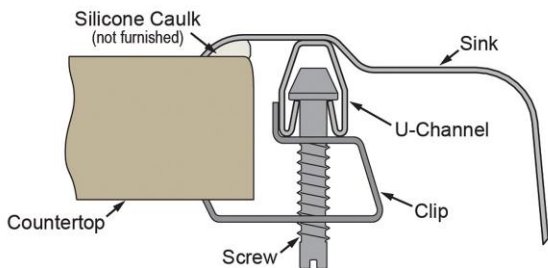

PRODUCT SPECIFICATIONS

Elkay Celebrity® Stainless Steel 15" x 15" x 6-1/8" 2-Hole Single Bowl Drop-in Bar Sink + Faucet Kit. Sink is manufactured from 20 gauge 304 Stainless Steel with a Brushed Satin finish, Center drain placement, and Bottom only pads.

Installation Type:	Drop-in, Sink Kits
Material:	304 Stainless Steel
Finish:	Brushed Satin
Gauge:	20
Sound Deadening:	Bottom only pads
Number of Bowls:	1
Sink Dimensions:	15" x 15" x 6-1/8"
Bowl 1 Dimensions:	12" x 10" x 6"
Drain Size:	2" (51mm)
Drain Location:	Center
Minimum Cabinet Size:	18"
Mounting Hardware:	Part # 64090008 included for countertops up to 3/4" (19mm) thick
Template Included:	No
Cutout Template #:	1000001240

Template is available for download at elkay.com. CAD software will be required to open the template.

Cutout Dimensions for Drop-in Installation:

14-3/8" x 14-3/8" (365mm x 365mm) with 1-1/2" (38mm) corner radius

Installation Profile:

Included with Product:

LKA2475LF faucet,
LK58 drain

A Century of Tradition and Quality. For more than 100 years, Elkay has been making innovative products and providing exceptional customer care. We take pride in offering plumbing products that make life easier, inspire change and leave the world a better place.

Product Compliance:

Faucet: ASME A112.19.3/CSA B45.4
ASME A112.18.1/CSA B125.1
CEC
NSF 372 (lead free)
NSF 61
Accessory: ASME A112.18.2/CSA B125.2

- [Clean and Care Manual (PDF)](#)
- [Installation Instructions (PDF) - 1000005236](#)
- [Installation Instructions (PDF) - LKA2475LF](#)
- [Installation Instructions (PDF) - 1000005235_drain](#)
- [Warranty (PDF)](#)

PART: _____ QTY: _____
PROJECT: _____
CONTACT: _____
DATE: _____
NOTES: _____
APPROVAL: _____

In keeping with our policy of continuing product improvement, Elkay reserves the right to change product specifications without notice. Please visit elkay.com for the most current version of Elkay product specification sheets. This specification describes an Elkay product with design, quality, and functional benefits to the user. When making a comparison of other producers' offerings, be certain these features are not overlooked.