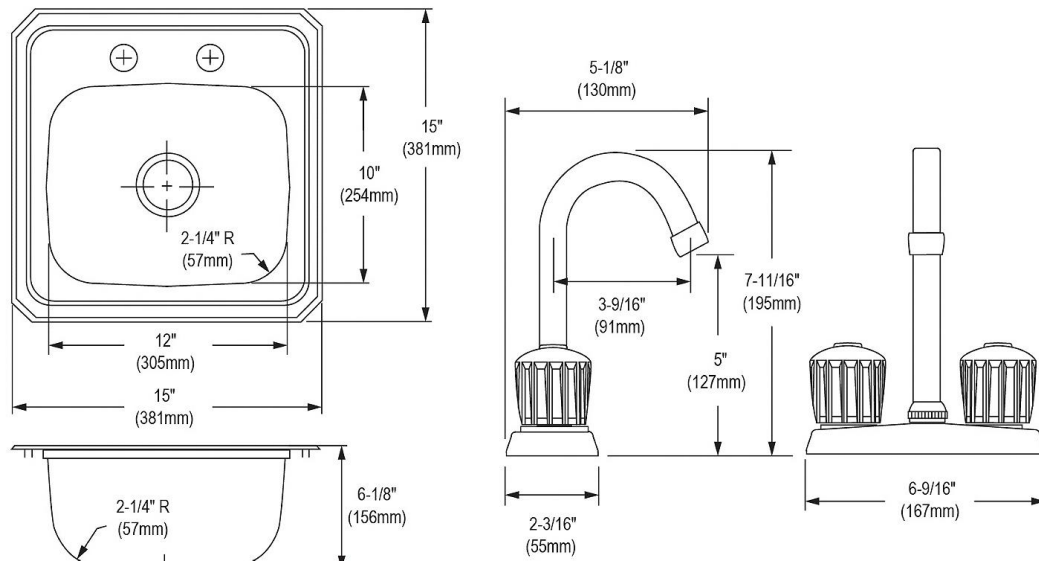

Installation Type:	Drop-in, Sink Kits
Material:	304 Stainless Steel
Finish:	Brushed Satin
Gauge:	20
Sound Deadening:	Bottom only pads
Number of Bowls:	1
Sink Dimensions:	15" x 15" x 6-1/8"
Bowl 1 Dimensions:	12" x 10" x 6"
Drain Size:	2" (51mm)
Drain Location:	Center
Minimum Cabinet Size:	18"
Mounting Hardware:	Part # 64090008 included for countertops up to 3/4" (19mm) thick
Template Included:	No
Cutout Template #:	1000001240

Template is available for download at elkay.com. CAD software will be required to open the template.

Cutout Dimensions for Drop-in Installation:

14-3/8" x 14-3/8" (365mm x 365mm) with 1-1/2" (38mm) corner radius

Product Compliance:

Faucet: ASME A112.19.3/CSA B45.4
ASME A112.18.1/CSA B125.1
CEC
NSF 372 (lead free)
NSF 61
Accessory: ASME A112.18.2/CSA B125.2

- [Clean and Care Manual \(PDF\)](#)
- [Installation Instructions \(PDF\) - 1000005236](#)
- [Installation Instructions \(PDF\) - LKA2475LF](#)
- [Installation Instructions \(PDF\) - 1000005235_drain](#)
- [Warranty \(PDF\)](#)

1-1/4" (32mm) Diameter Faucet Holes on 4" (102mm) Centers

Optional Accessories		
CB912	Elkay Hardwood 12-7/8" x 10-1/8" x 1" Cutting Board Spec Sheet (PDF)	

In keeping with our policy of continuing product improvement, Elkay reserves the right to change product specifications without notice. Please visit elkay.com for the most current version of Elkay product specification sheets. This specification describes an Elkay product with design, quality, and functional benefits to the user. When making a comparison of other producers' offerings, be certain these features are not overlooked.