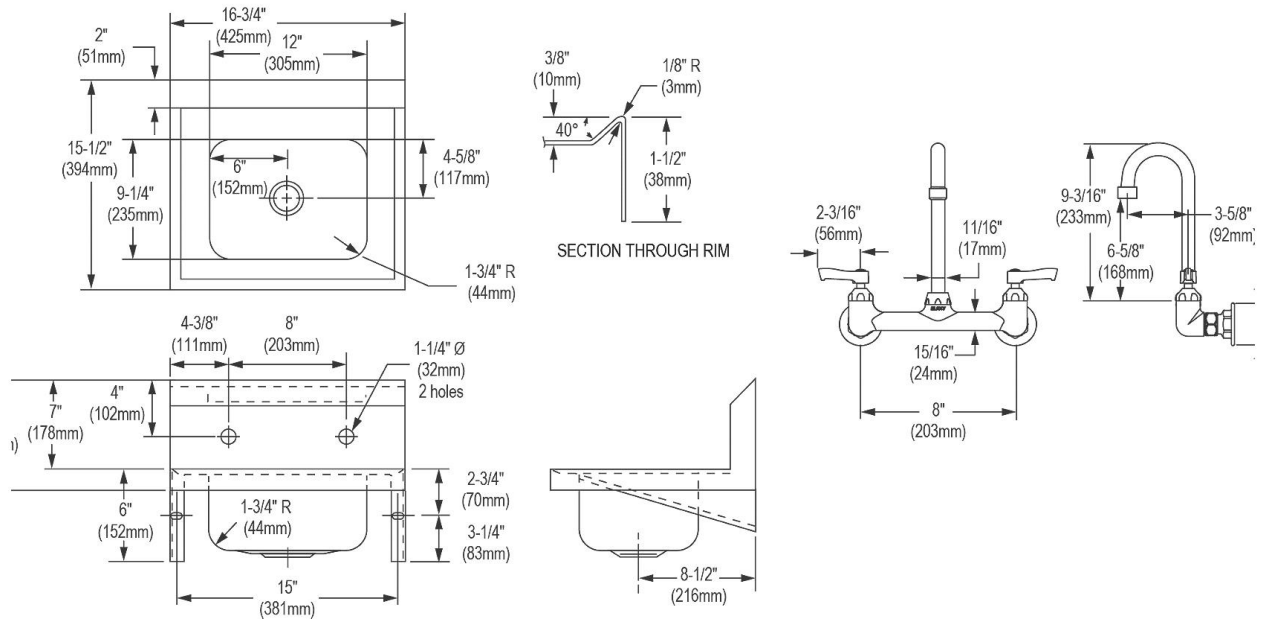

Included Accessories		
LK500	Elkay P-Trap with Cleanout Plug Spec Sheet (PDF)	
LK8	Elkay 2" Drain Fitting Type 304 Stainless Steel Body Grid Strainer and Tailpiece Spec Sheet (PDF)	
LK940GN04L2H	Elkay Scrub/Handwash 8" Centerset Wall Mount Faucet with 4" Gooseneck Spout 2" Lever Handles 1/2" Offset Inlets Spec Sheet (PDF)	

In keeping with our policy of continuing product improvement, Elkay reserves the right to change product specifications without notice. Please visit elkay.com for the most current version of Elkay product specification sheets. This specification describes an Elkay product with design, quality, and functional benefits to the user. When making a comparison of other producers' offerings, be certain these features are not overlooked.