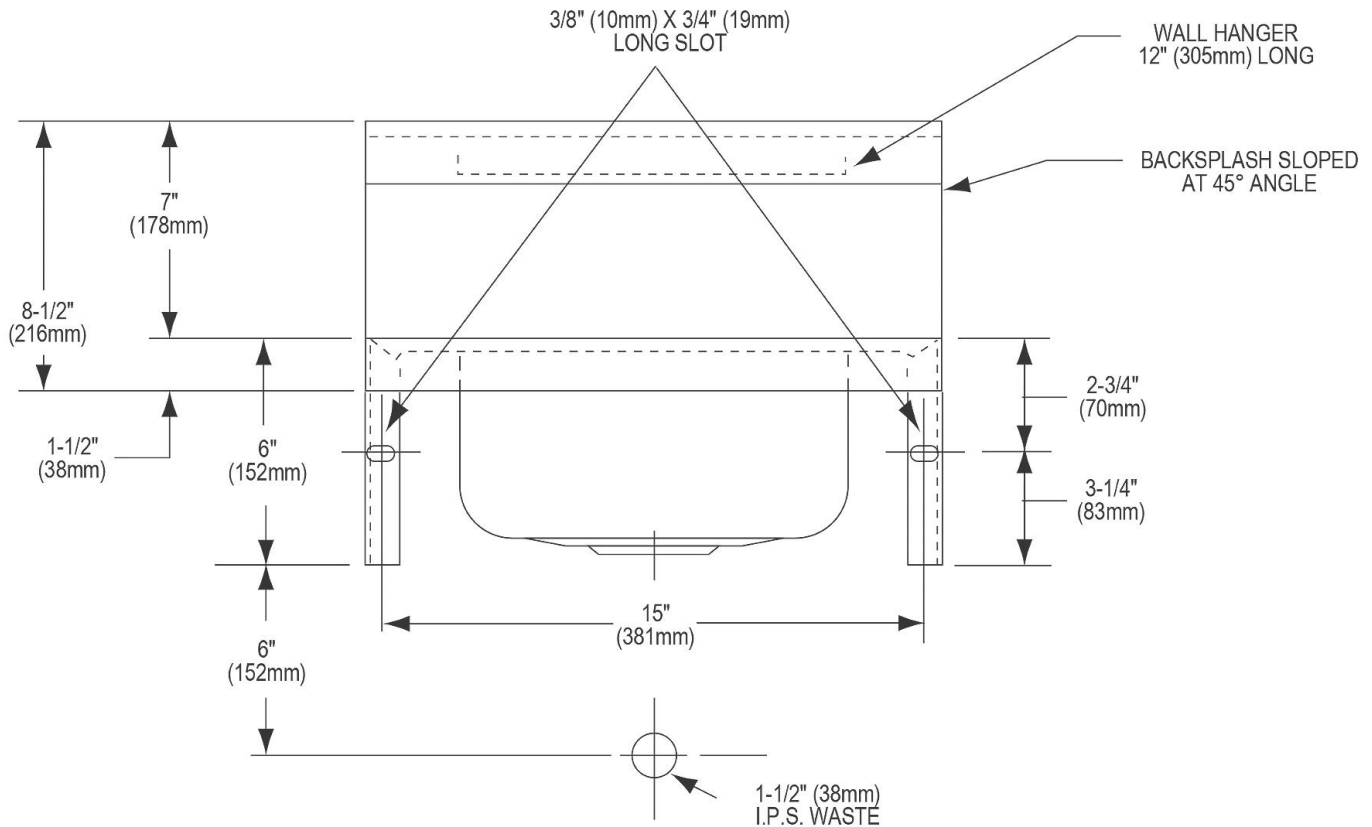

In keeping with our policy of continuing product improvement, Elkay reserves the right to change product specifications without notice. Please visit elkay.com for the most current version of Elkay product specification sheets. This specification describes an Elkay product with design, quality, and functional benefits to the user. When making a comparison of other producers' offerings, be certain these features are not overlooked.