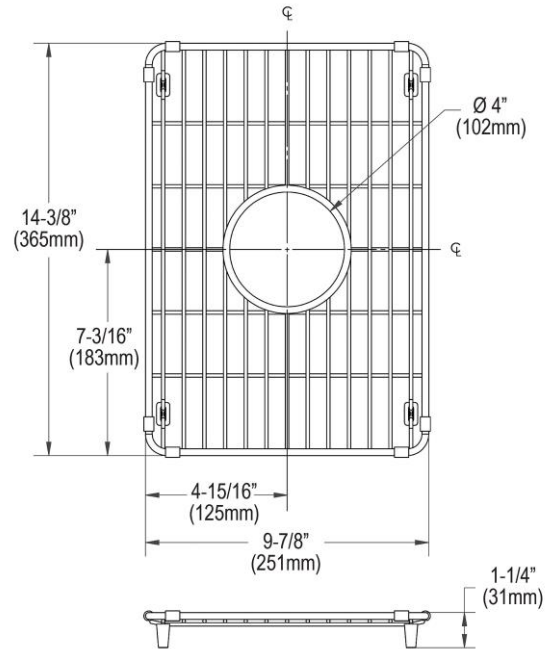

Material:	Stainless Steel
Finish:	Polished Stainless Steel
Dimensions:	9-7/8" x 14-3/8" x 1-1/4"

AMERICAN PRIDE. A LIFETIME TRADITION.
Like your family, the Elkay family has values and traditions that endure. For almost a century, Elkay has been a family-owned and operated company, providing thousands of jobs that support our families and communities.

- [Clean and Care Manual (PDF)](#)
- [Clean and Care Manual (PDF)](#)
- [Warranty (PDF)](#)