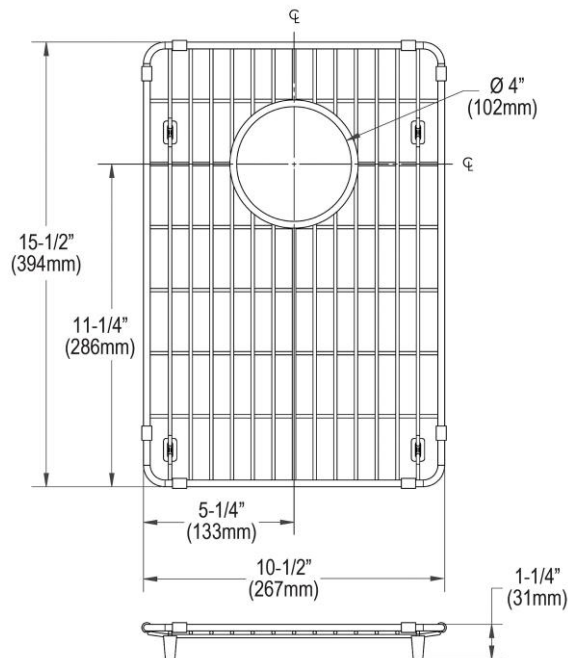

Material:	Stainless Steel
Finish:	Polished Stainless Steel
Dimensions:	10-1/2" x 15-1/2" x 1-1/4"

AMERICAN PRIDE. A LIFETIME TRADITION.
Like your family, the Elkay family has values and traditions that endure. For almost a century, Elkay has been a family-owned and operated company, providing thousands of jobs that support our families and communities.

- [Clean and Care Manual (PDF)](#)
- [Clean and Care Manual (PDF)](#)
- [Warranty (PDF)](#)