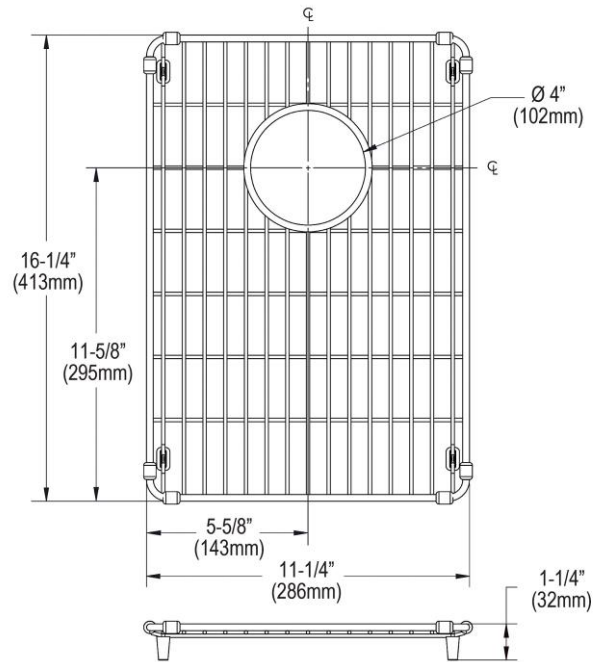

Material:	Stainless Steel
Finish:	Polished Stainless Steel
Dimensions:	11-1/4" x 16-1/4" x 1-1/4"

AMERICAN PRIDE. A LIFETIME TRADITION.
Like your family, the Elkay family has values and traditions that endure. For almost a century, Elkay has been a family-owned and operated company, providing thousands of jobs that support our families and communities.

- [Clean and Care Manual (PDF)](#)
- [Clean and Care Manual (PDF)](#)
- [Warranty (PDF)](#)