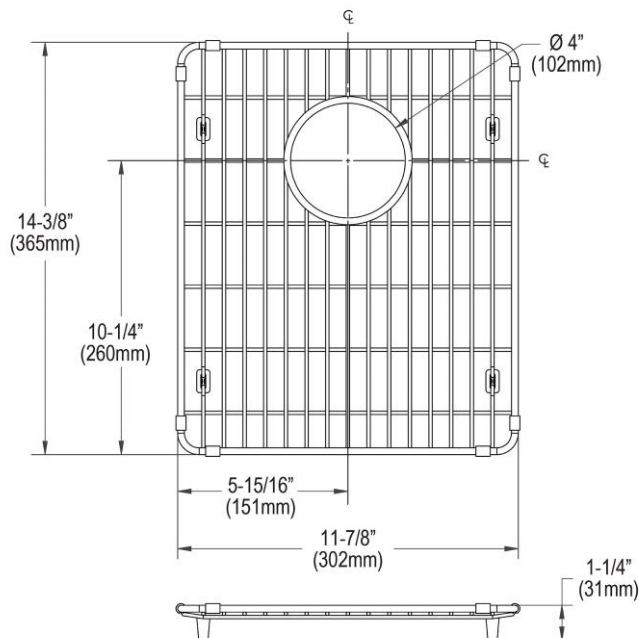

Material:	Stainless Steel
Finish:	Polished Stainless Steel
Dimensions:	11-7/8" x 14-3/8" x 1-1/4"

AMERICAN PRIDE. A LIFETIME TRADITION.
Like your family, the Elkay family has values and traditions that endure. For almost a century, Elkay has been a family-owned and operated company, providing thousands of jobs that support our families and communities.

[Clean and Care Manual (PDF)](#)

[Clean and Care Manual (PDF)](#)

[Warranty (PDF)](#)