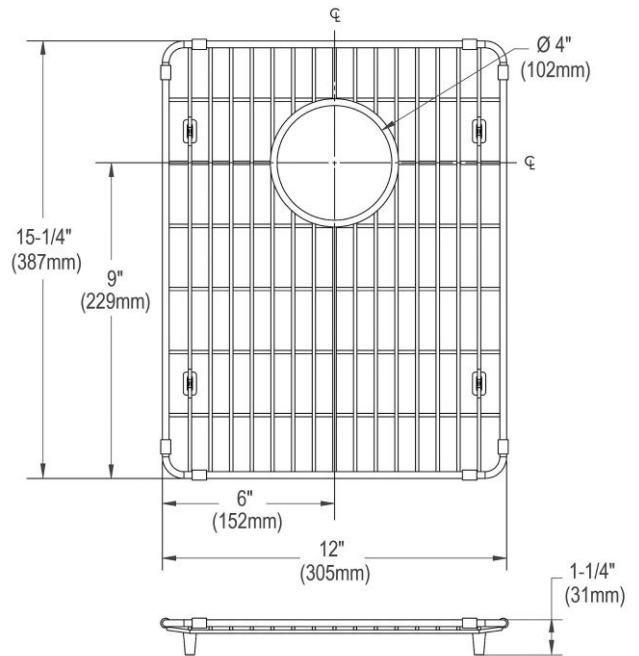

Material:	Stainless Steel
Finish:	Polished Stainless Steel
Dimensions:	12" x 15-1/4" x 1-1/4"

AMERICAN PRIDE. A LIFETIME TRADITION.
Like your family, the Elkay family has values and traditions that endure. For almost a century, Elkay has been a family-owned and operated company, providing thousands of jobs that support our families and communities.

- [Clean and Care Manual (PDF)](#)
- [Clean and Care Manual (PDF)](#)
- [Warranty (PDF)](#)