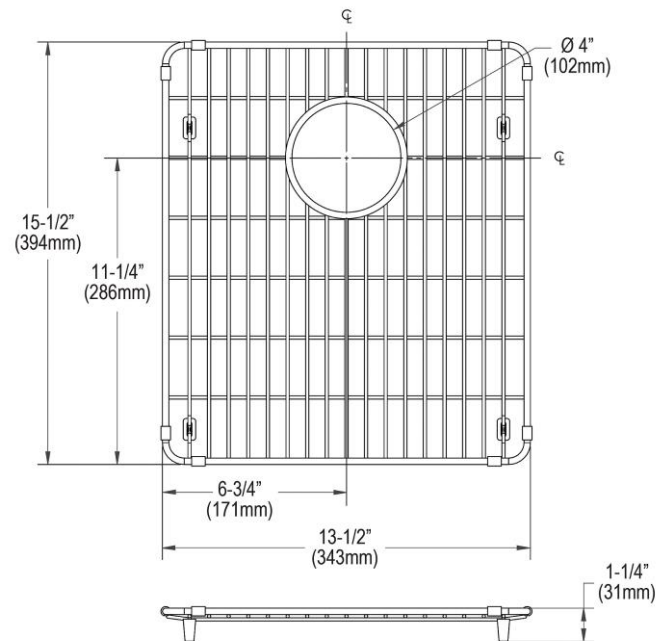

Material:	Stainless Steel
Finish:	Polished Stainless Steel
Dimensions:	13-1/2" x 15-1/2" x 1-1/4"

AMERICAN PRIDE. A LIFETIME TRADITION.
Like your family, the Elkay family has values and traditions that endure. For almost a century, Elkay has been a family-owned and operated company, providing thousands of jobs that support our families and communities.

- [Clean and Care Manual (PDF)](#)
- [Clean and Care Manual (PDF)](#)
- [Warranty (PDF)](#)