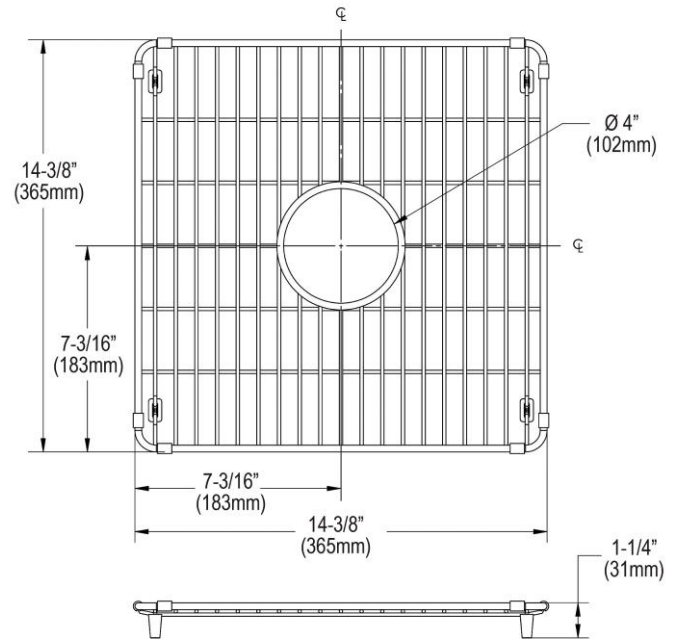

Material:	Stainless Steel
Finish:	Polished Stainless Steel
Dimensions:	14-3/8" x 14-3/8" x 1-1/4"

AMERICAN PRIDE. A LIFETIME TRADITION.
Like your family, the Elkay family has values and traditions that endure. For almost a century, Elkay has been a family-owned and operated company, providing thousands of jobs that support our families and communities.

- [Clean and Care Manual (PDF)](#)
- [Clean and Care Manual (PDF)](#)
- [Warranty (PDF)](#)