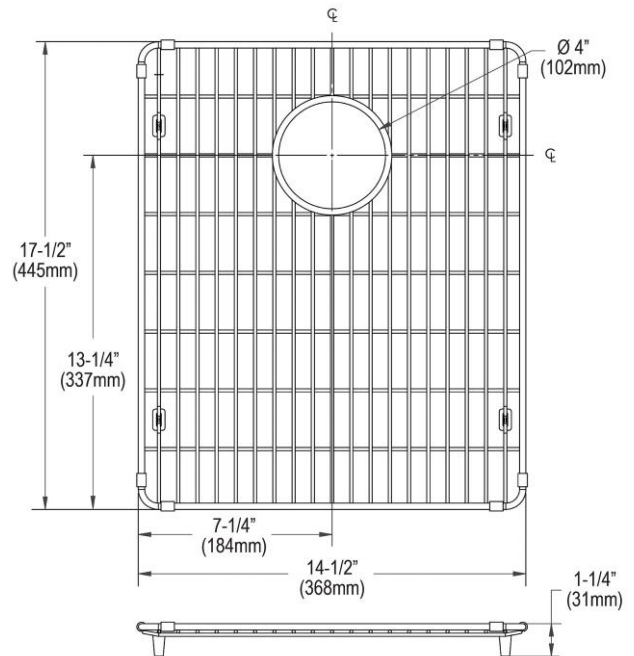

Material:	Stainless Steel
Finish:	Polished Stainless Steel
Dimensions:	14-1/2" x 17-1/2" x 1-1/4"

AMERICAN PRIDE. A LIFETIME TRADITION.
Like your family, the Elkay family has values and traditions that endure. For almost a century, Elkay has been a family-owned and operated company, providing thousands of jobs that support our families and communities.

[Clean and Care Manual (PDF)](#)
[Clean and Care Manual (PDF)](#)
[Warranty (PDF)](#)