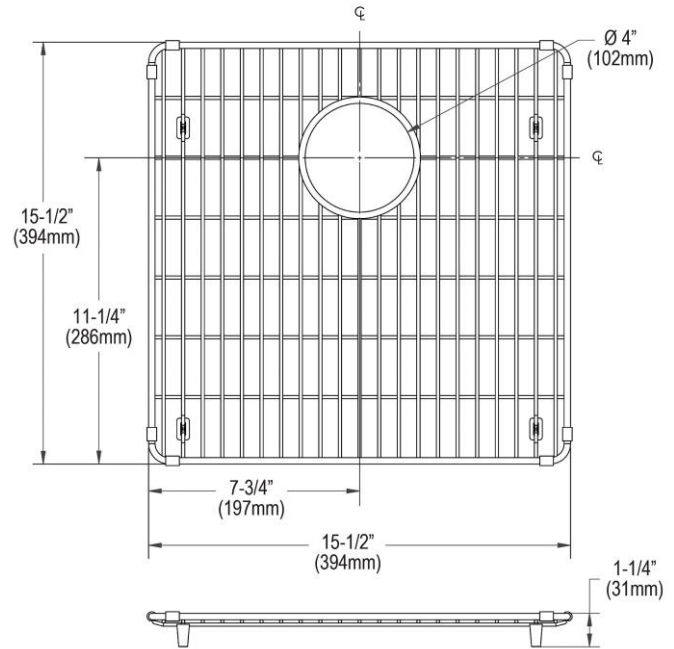

Material:	Stainless Steel
Finish:	Polished Stainless Steel
Dimensions:	15-1/2" x 15-1/2" x 1-1/4"

AMERICAN PRIDE. A LIFETIME TRADITION.
Like your family, the Elkay family has values and traditions that endure. For almost a century, Elkay has been a family-owned and operated company, providing thousands of jobs that support our families and communities.

[Clean and Care Manual (PDF)](#)
[Clean and Care Manual (PDF)](#)
[Warranty (PDF)](#)