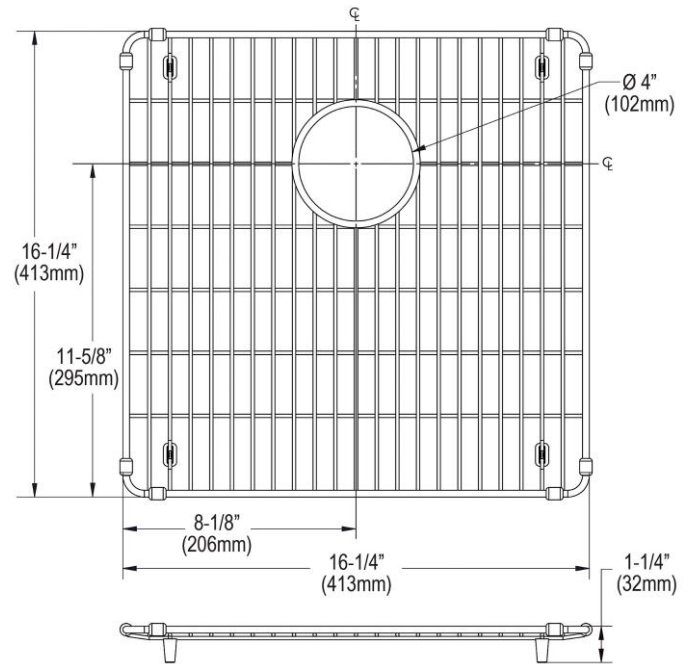

Material:	Stainless Steel
Finish:	Polished Stainless Steel
Dimensions:	16-1/4" x 16-1/4" x 1-1/4"

AMERICAN PRIDE. A LIFETIME TRADITION.
Like your family, the Elkay family has values and traditions that endure. For almost a century, Elkay has been a family-owned and operated company, providing thousands of jobs that support our families and communities.

- [Clean and Care Manual (PDF)](#)
- [Clean and Care Manual (PDF)](#)
- [Warranty (PDF)](#)