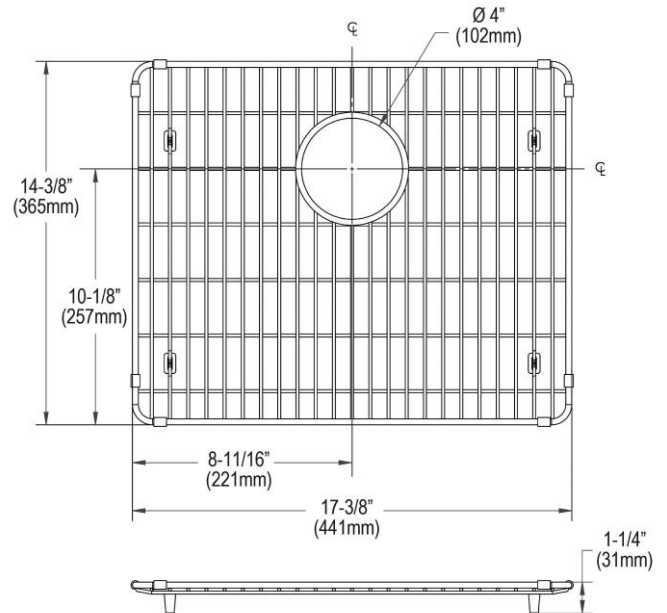

Material:	Stainless Steel
Finish:	Polished Stainless Steel
Dimensions:	17-3/8" x 14-3/8" x 1-1/4"

AMERICAN PRIDE. A LIFETIME TRADITION.
Like your family, the Elkay family has values and traditions that endure. For almost a century, Elkay has been a family-owned and operated company, providing thousands of jobs that support our families and communities.

[Clean and Care Manual (PDF)](#)
[Clean and Care Manual (PDF)](#)
[Warranty (PDF)](#)