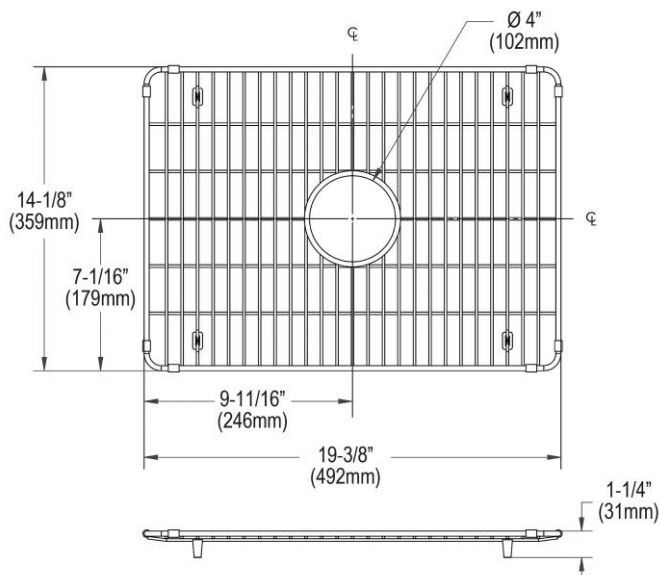

PART: _____ QTY: _____

PROJECT: _____

CONTACT: _____

DATE: _____

NOTES: _____

APPROVAL: _____

In keeping with our policy of continuing product improvement, Elkay reserves the right to change product specifications without notice. Please visit elkay.com for the most current version of Elkay product specification sheets. This specification describes an Elkay product with design, quality, and functional benefits to the user. When making a comparison of other producers' offerings, be certain these features are not overlooked.